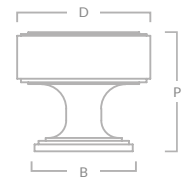

DOUGAN CABINET KNOB

Code	Diameter (D)	Projection (P)	Base (B)
DOUK/25	25mm	23mm	19mm
DOUK/32	32mm	29mm	24mm
DOUK/38	38mm	34mm	28mm

DOUGAN CABINET & APPLIANCE HANDLE

Code	Length (L)	Centres (C)	Projection (P)	Bar Width
DOU/PULLONLY/96	107mm	96mm	33mm	16mm x 11mm
DOU/PULLONLY/160	171mm	160mm	33mm	16mm x 11mm
DOU/PULLONLY/224	235mm	224mm	33mm	16mm x 11mm
DOU/PULLONLY/APP/320	333mm	320mm	45mm	18mm x 13mm
DOU/PULLONLY/APP/608	621mm	608mm	45mm	18mm x 13mm

DOUGAN CABINET & APPLIANCE HANDLE WITH BACKPLATE

Code	Length (L)	Centres (C)	Projection (P)	Base Width	Bar Width
DOU/96	123mm	96mm	38mm	32mm	16mm x 11mm
DOU/160	187mm	160mm	38mm	32mm	16mm x 11mm
DOU/224	251mm	224mm	38mm	32mm	16mm x 11mm
DOU/APP/320	352mm	320mm	49mm	38mm	18mm x 13mm
DOU/APP/608	640mm	608mm	49mm	38mm	18mm x 13mm