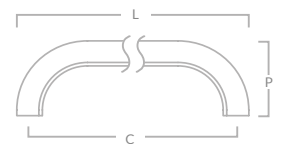

DOUGAN CABINET KNOB

Code	Diameter (D)	Projection (P)	Base (B)
DOUK/25	25mm	23mm	19mm
DOUK/32	32mm	29mm	24mm
DOUK/38	38mm	34mm	28mm

DOUGAN CABINET & APPLIANCE HANDLE

Code	Length (L)	Centres (C)	Projection (P)	Bar Width
DOU/PULLONLY/96	107mm	96mm	33mm	16mm x 11mm
DOU/PULLONLY/160	171mm	160mm	33mm	16mm x 11mm
DOU/PULLONLY/224	235mm	224mm	33mm	16mm x 11mm
DOU/PULLONLY/APP/320	333mm	320mm	45mm	18mm x 13mm
DOU/PULLONLY/APP/608	621mm	608mm	45mm	18mm x 13mm

DOUGAN CABINET & APPLIANCE HANDLE WITH BACKPLATE

Code	Length (L)	Centres (C)	Projection (P)	Base Width	Bar Width
DOU/96	123mm	96mm	38mm	32mm	16mm x 11mm
DOU/160	187mm	160mm	38mm	32mm	16mm x 11mm
DOU/224	251mm	224mm	38mm	32mm	16mm x 11mm
DOU/APP/320	352mm	320mm	49mm	38mm	18mm x 13mm
DOU/APP/608	640mm	608mm	49mm	38mm	18mm x 13mm