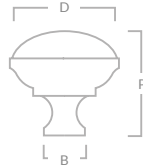

## QUESLETT CABINET KNOB

Code	Diameter (D)	Projection (P)	Base (B)
QK/KNOBONLY/34	34mm	32mm	12mm

## QUESLETT CABINET KNOB WITH SQUARE BACKPLATE

Code	Diameter (D)	Base Plate (B)	Projection (P)
QK/34	34mm	38x38mm	36mm

## QUESLETT CUP PULL

Code	Height (H)	Length (L)	Centres (C)	Projection (P)
Q40	40mm	64mm	40mm	22mm
Q96	40mm	108mm	96mm	22mm
Q120	40mm	160mm	120mm	22mm
Q203	40mm	229mm	203mm	22mm

## QUESLETT CABINET KNOB WITH RECTANGULAR BACKPLATE

Code	Diameter (D)	Base Plate (B)	Projection (P)
QKR/34	34mm	38x76mm	36mm