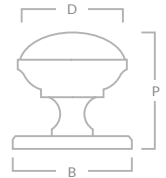

## QUESLETT CABINET KNOB

Code	Diameter (D)	Projection (P)	Base (B)
QK/KNOBONLY/34	34mm	32mm	12mm

## QUESLETT CABINET KNOB WITH SQUARE BACKPLATE

Code	Diameter (D)	Base Plate (B)	Projection (P)
QK/34	34mm	38x38mm	36mm

## QUESLETT CUP PULL

Code	Height (H)	Length (L)	Centres (C)	Projection (P)
Q40	40mm	64mm	40mm	22mm
Q96	40mm	108mm	96mm	22mm
Q120	40mm	160mm	120mm	22mm
Q203	40mm	229mm	203mm	22mm

## QUESLETT CABINET KNOB WITH RECTANGULAR BACKPLATE

Code	Diameter (D)	Base Plate (B)	Projection (P)
QKR/34	34mm	38x76mm	36mm