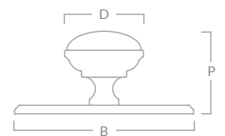

## QUESLETT CABINET KNOB

Code	Diameter (D)	Projection (P)	Base (B)
QK/KNOBONLY/34	34mm	32mm	12mm

## QUESLETT CABINET KNOB WITH SQUARE BACKPLATE

Code	Diameter (D)	Base Plate (B)	Projection (P)
QK/34	34mm	38x38mm	36mm

## QUESLETT CUP PULL

Code	Height (H)	Length (L)	Centres (C)	Projection (P)
Q40	40mm	64mm	40mm	22mm
Q96	40mm	108mm	96mm	22mm
Q120	40mm	160mm	120mm	22mm
Q203	40mm	229mm	203mm	22mm

## QUESLETT CABINET KNOB WITH RECTANGULAR BACKPLATE

Code	Diameter (D)	Base Plate (B)	Projection (P)
QKR/34	34mm	38x76mm	36mm