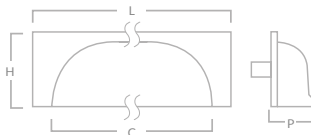

## QUESLETT CABINET KNOB

Code	Diameter (D)	Projection (P)	Base (B)
QK/KNOBONLY/34	34mm	32mm	12mm

## QUESLETT CABINET KNOB WITH SQUARE BACKPLATE

Code	Diameter (D)	Base Plate (B)	Projection (P)
QK/34	34mm	38x38mm	36mm

## QUESLETT CUP PULL

Code	Height (H)	Length (L)	Centres (C)	Projection (P)
Q40	40mm	64mm	40mm	22mm
Q96	40mm	108mm	96mm	22mm
Q120	40mm	160mm	120mm	22mm
Q203	40mm	229mm	203mm	22mm