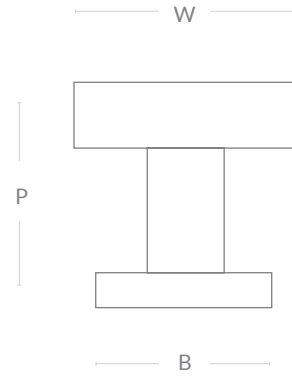

Bromford Knob

Knob Code	Width (W)	Projection (P)	Base (B)
BRMK/32	32mm	32mm	25mm

*Available in all Armac Martin finishes, & supplied with M4 breakoff screws.
 Please see: www.armacmartin.co.uk/pages/our-finishes for further details.*