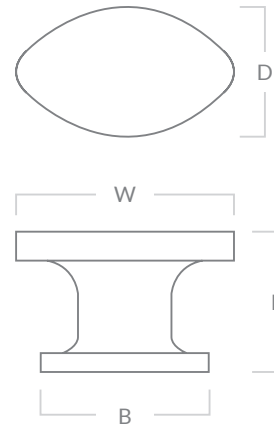

Snowdrift Knob

| Pull Code | Width (W) | Projection (P) | Base (B) | Depth (D) |
|-----------|-----------|----------------|----------|-----------|
| DRFTK | 46mm | 30mm | 30x19mm | 27mm |

Available in all Armac Martin finishes, & supplied with M4 breakoff screws.
 Please see: www.armacmartin.co.uk/pages/our-finishes for further details.