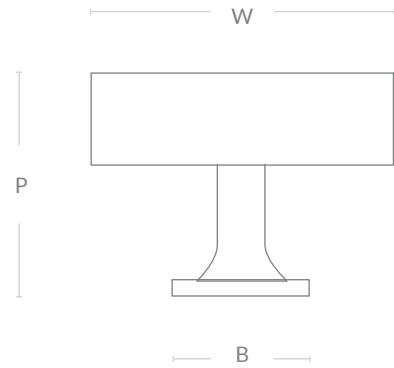

Sparkbrook T-Bar

T-Bar Code	Width (W)	Projection (P)	Base (B)
SPAT/55	55mm	33mm	24mm

Available in all Armac Martin finishes, & supplied with M4 breakoff screws.
Please see: www.armacmartin.co.uk/pages/our-finishes for further details.