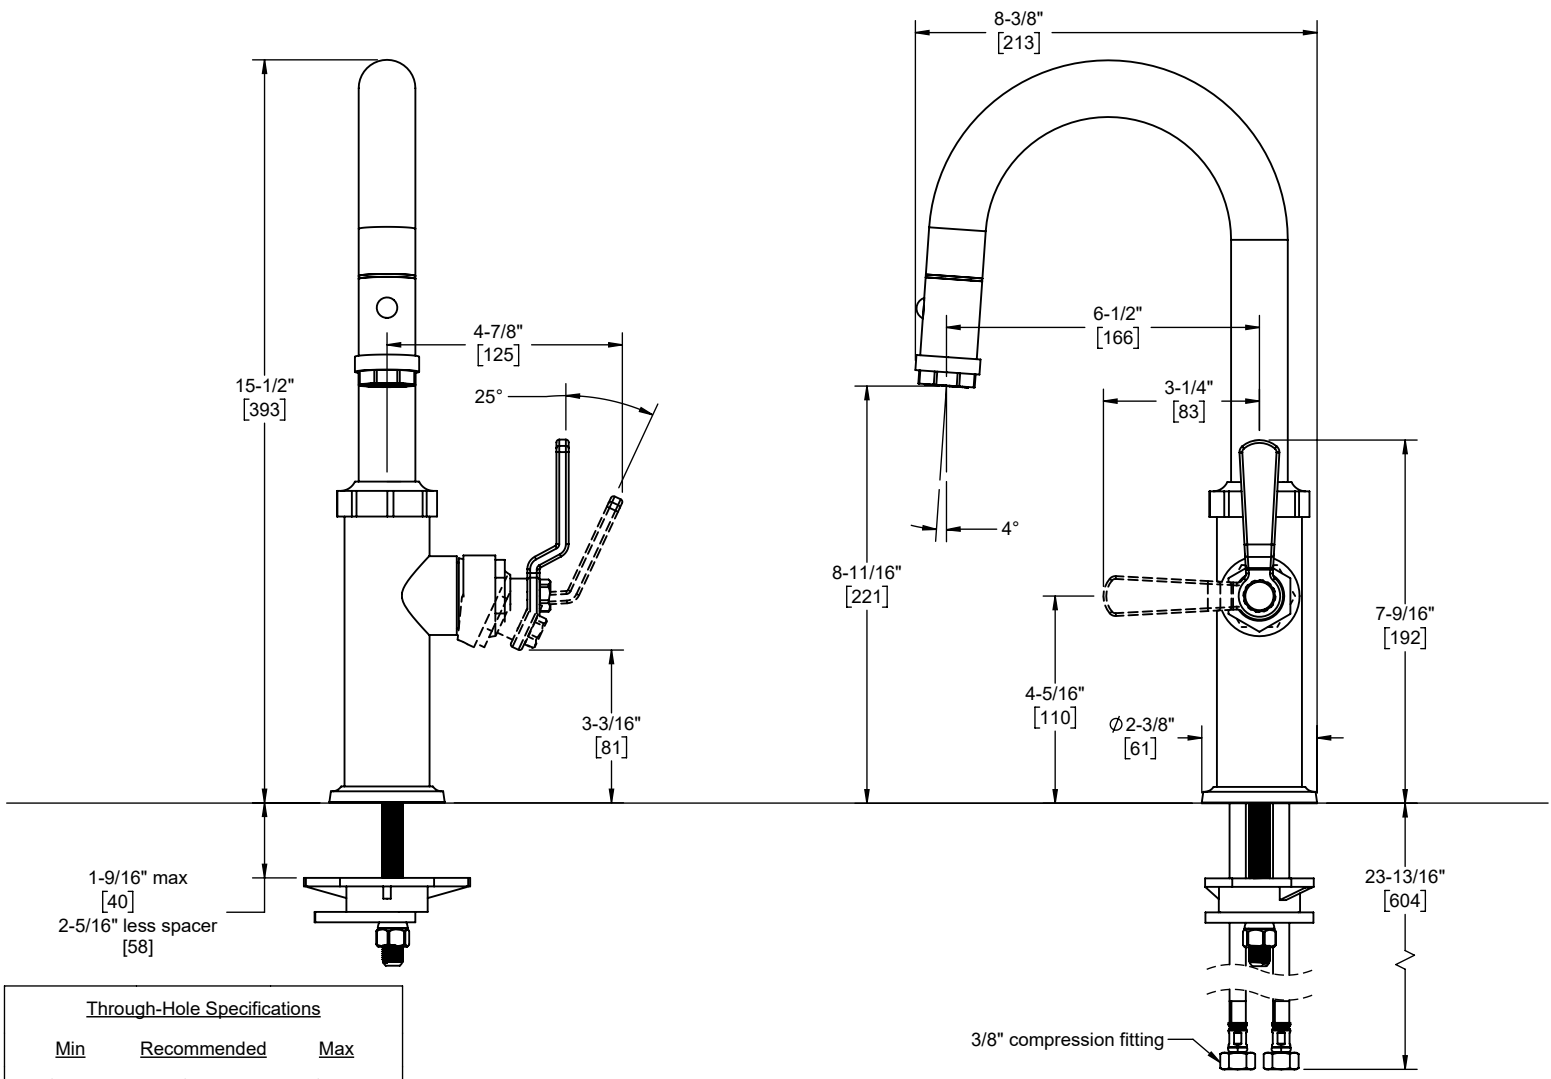

### Features

- Available in 28 finishes including 13 PVD finishes
- All brass construction including sprayhead
- 360° rotating spout with magnetic sprayhead docking
- One button control for aerated or spray stream
- Spray jets have easy-to-clean surface
- Quiet polymer-braided hose with rotating joint
- Ceramic disc cartridge
- Max flow rate: 1.8 gpm (6.8 L/min)

### Codes/Standards Applicable

Product meets or exceeds the following:

- ASME A112.18.1/CSA B125.1
- NSF 61, NSF 372, CEC, & DOE
- Commonwealth of MA
- ADA compliant

K81-101-BL-ZZ shown

XX = denotes handle style

Through-Hole Specifications		
Min	Recommended	Max
Ø 1-1/4" [32]	Ø 1-3/8" [35]	Ø 1-3/8" [38]

Specifications subject to change without notice

Dimensions are inches, rounded to 1/16"  
[Dimensions in brackets are mm, rounded to 1mm]