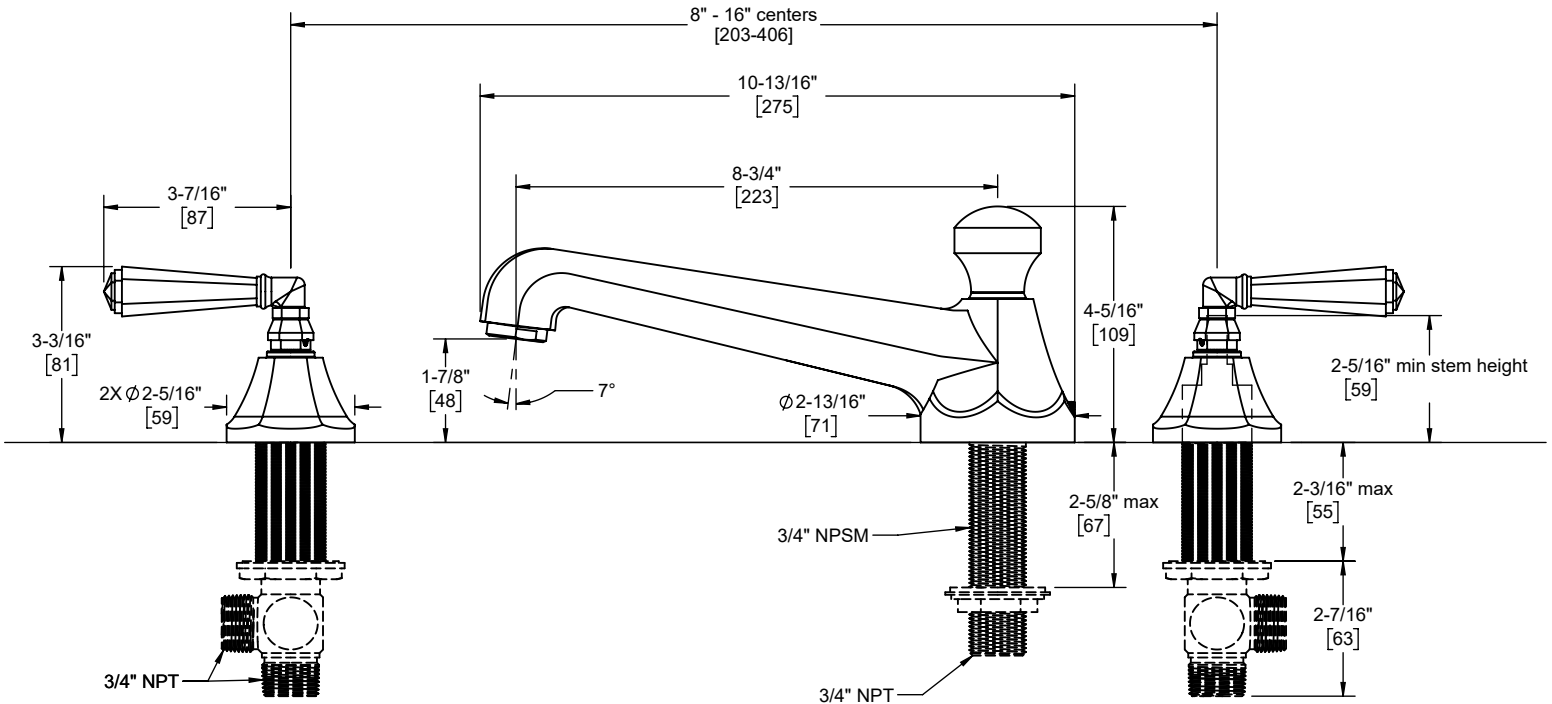

California Faucets®

Monterey™

Roman Tub Set Trim

TO-4608

Features

- Available in 28 finishes including 13 PVD finishes
- All brass construction
- Spout has easy quick connect fitting
- 16gpm (60.6 L/min) max flow rate
- Rough Valve & Quick Connect (08-75-99) sold separately

Codes/Standards Applicable

Product meets or exceeds the following:

- ASME A112.18.1/CSA B125.1
- ADA compliant

Through-Hole Specifications			
	Min	Recommended	Max
Spout: Ø	1-1/4\"/>		

Specifications subject to change without notice

Dimensions are inches, rounded to 1/16\"/>