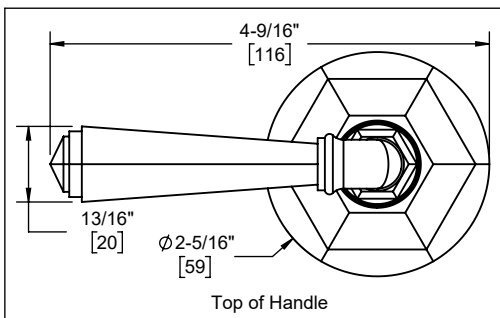

California Faucets®

Monterey™

Roman Tub Set Trim

TO-4608

Features

- Available in 28 finishes including 13 PVD finishes
- All brass construction
- Spout has easy quick connect fitting
- 16gpm (60.6 L/min) max flow rate
- Rough Valve & Quick Connect (08-75-99) sold separately

Codes/Standards Applicable

Product meets or exceeds the following:

- ASME A112.18.1/CSA B125.1
- ADA compliant

Through-Hole Specifications			
	Min	Recommended	Max
Spout: Ø	1-1/4\"/>		

Specifications subject to change without notice

Dimensions are inches, rounded to 1/16\"/>