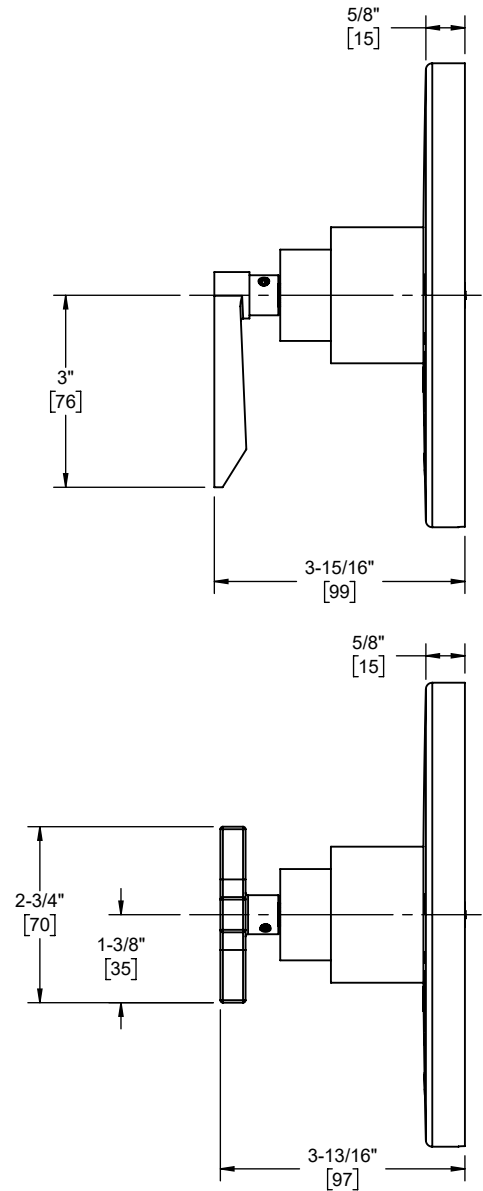

## California Faucets® Pressure Balance Trim Only - Integral Dual Non-Shared Outlet

### Features

- Available in 28 finishes including 13 PVD finishes
- All brass construction
- Controls two independent outlet devices (e.g. tub/shower or shower/handshower)
- Single-handle with markings for dual outlets
- screwless faceplate
- 7-1/4" round faceplate

TO-PB2L-45  
TO-PB2L-45X

(TO-PB2L-45 SHOWN)

(TO-PB2L-45X SHOWN)

### Codes/Standards

Product meets or exceeds the following:

- ASME A112.18.1/CSA B125.1
- ASSE 1016

Dimensions are inches, rounded to 1/16"  
[Dimensions in brackets are mm, rounded to 1mm]

Specifications subject to change without notice