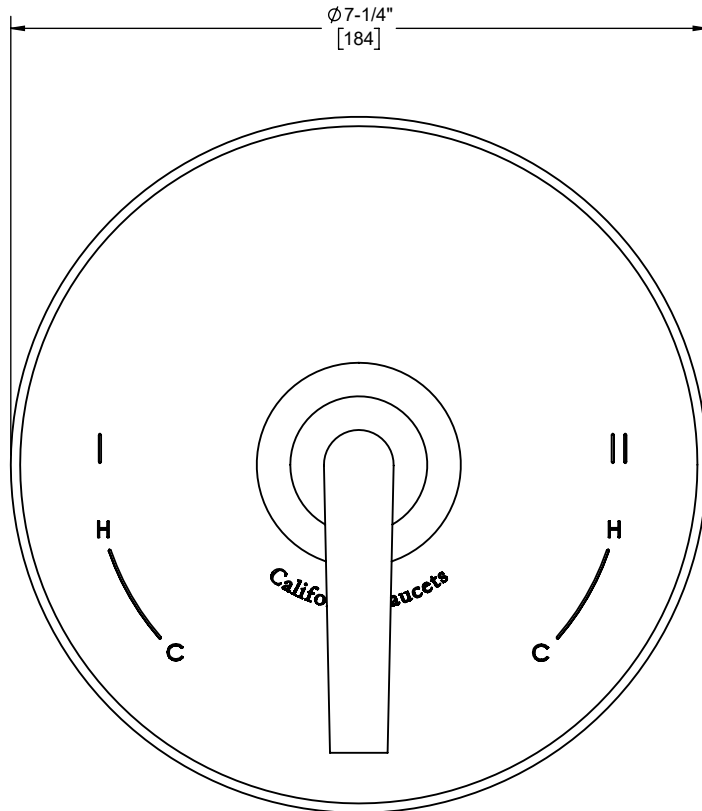

## California Faucets® Pressure Balance Trim Only - Integral Dual Non-Shared Outlet

### Features

- Available in 28 finishes including 13 PVD finishes
- All brass construction
- Controls two independent outlet devices (e.g. tub/shower or shower/handshower)
- Single-handle with markings for dual outlets
- screwless faceplate
- 7-1/4" round faceplate

TO-PB2L-45  
TO-PB2L-45X

(TO-PB2L-45 SHOWN)

(TO-PB2L-45X SHOWN)

### Codes/Standards

Product meets or exceeds the following:

- ASME A112.18.1/CSA B125.1
- ASSE 1016

Dimensions are inches, rounded to 1/16"  
[Dimensions in brackets are mm, rounded to 1mm]

Specifications subject to change without notice