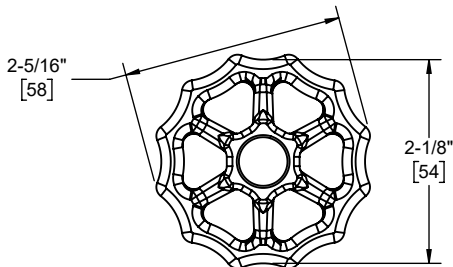

Codes/Standards

Product meets or exceeds the following:

- ASME A112.18.1/CSA B125.1
- ASEE 1016
- ADA compliant with lever handles

TO-TH1L-80
TO-TH1L-80W
TO-TH1L-80WB
TO-TH1L-80WR

TO-TH1L-80W shown

Top of Wheel Handle

TO-TH1L-80W

Dimensions are inches, rounded to 1/16"
[Dimensions in brackets are mm, rounded to 1mm]

Specifications subject to change without notice