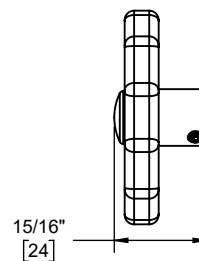

Codes/Standards

Product meets or exceeds the following:

- ASME A112.18.1/CSA B125.1
- ASEE 1016
- ADA compliant with lever handles

TO-TH1L-80
TO-TH1L-80W
TO-TH1L-80WB
TO-TH1L-80WR

TO-TH1L-80W shown

Top of Wheel Handle

TO-TH1L-80W

Dimensions are inches, rounded to 1/16"
[Dimensions in brackets are mm, rounded to 1mm]

Specifications subject to change without notice