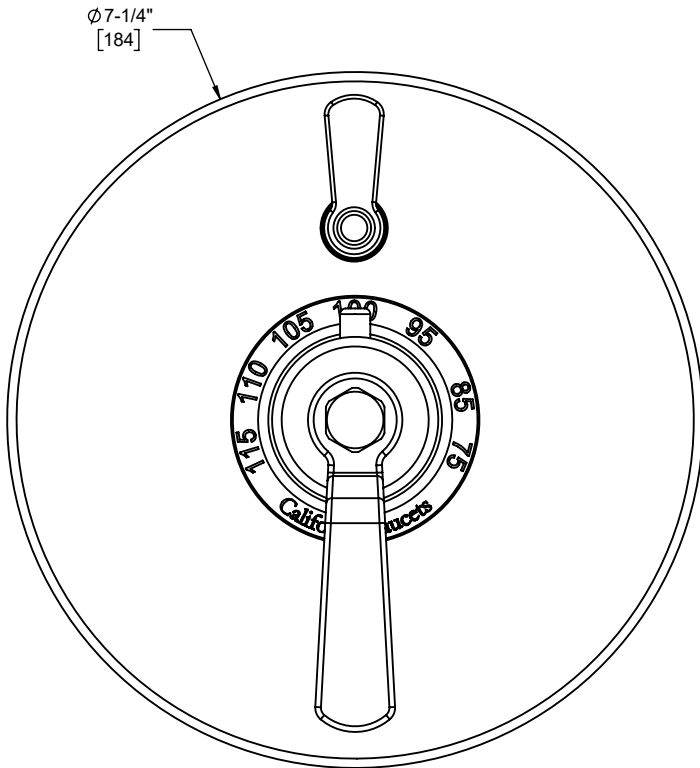

California Faucets®

Descanso Works®

Styletherm Trim Only w/ Single Volume Control

Features

- Available in 28 finishes including 13 PVD finishes
- All brass construction
- 100° F safety stop button with manual override
- Integral volume control
- Engraved brass temperature ring

Codes/Standards

Product meets or exceeds the following:

- ASME A112.18.1/CSA B125.1
- ASEE 1016
- ADA compliant with lever handles

TO-TH1L-80
TO-TH1L-80W
TO-TH1L-80WB
TO-TH1L-80WR

TO-TH1L-80W shown

Top of Wheel Handle

TO-TH1L-80W

Dimensions are inches, rounded to 1/16"
[Dimensions in brackets are mm, rounded to 1mm]

Specifications subject to change without notice