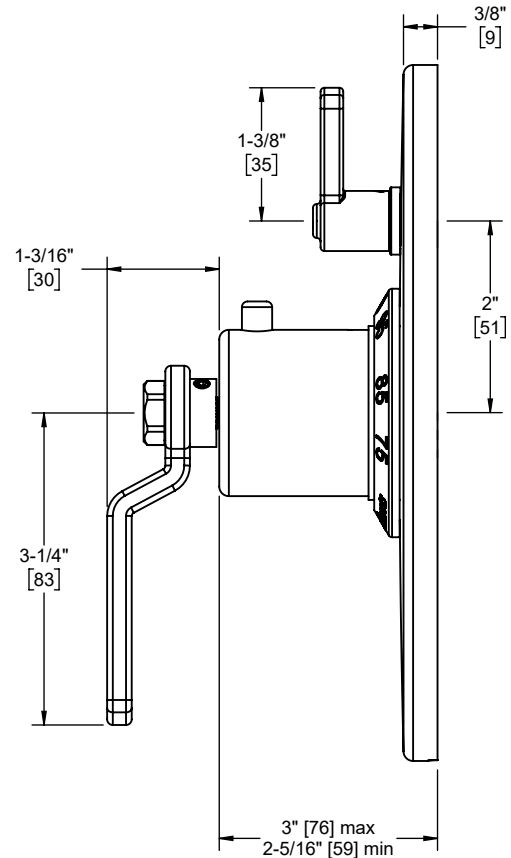

Codes/Standards

Product meets or exceeds the following:

- ASME A112.18.1/CSA B125.1
- ASEE 1016
- ADA compliant with lever handles

TO-TH1L-80
TO-TH1L-80W
TO-TH1L-80WB
TO-TH1L-80WR

TO-TH1L-80W shown

Top of Wheel Handle

TO-TH1L-80W

Dimensions are inches, rounded to 1/16"
[Dimensions in brackets are mm, rounded to 1mm]

Specifications subject to change without notice