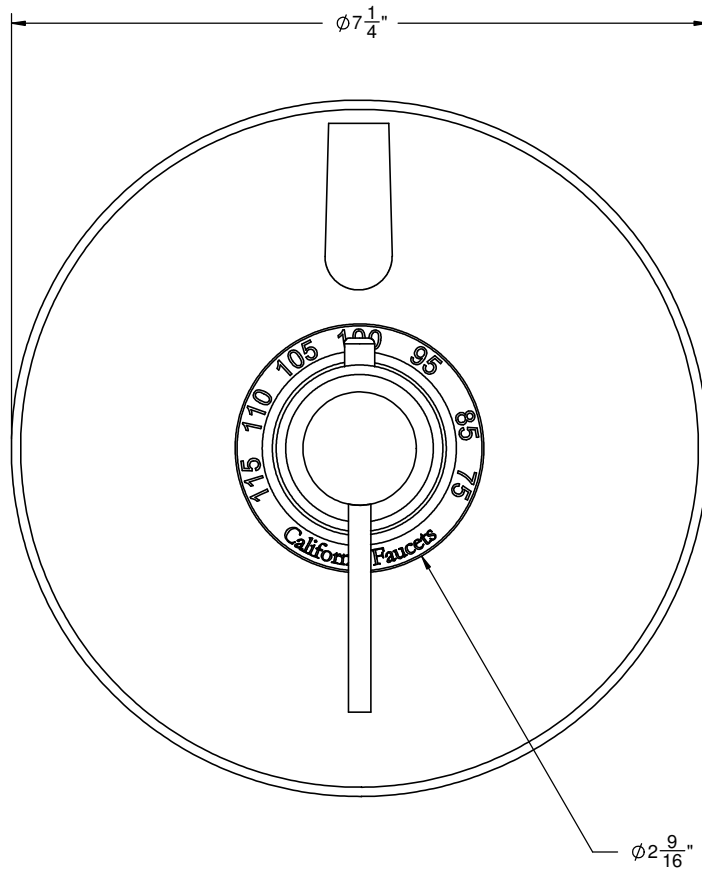

### Features

- All brass construction
- 100°F safety stop button with manual override
- Single integral volume control
- 7-1/4" round faceplate
- Less head, arm and flange
- Engraved brass temperature ring
- Over 30 finishes including 15 PVD finishes

### TO-TH1L-E3

ALL DIMENSIONS SHOWN TO NEAREST 1/16"