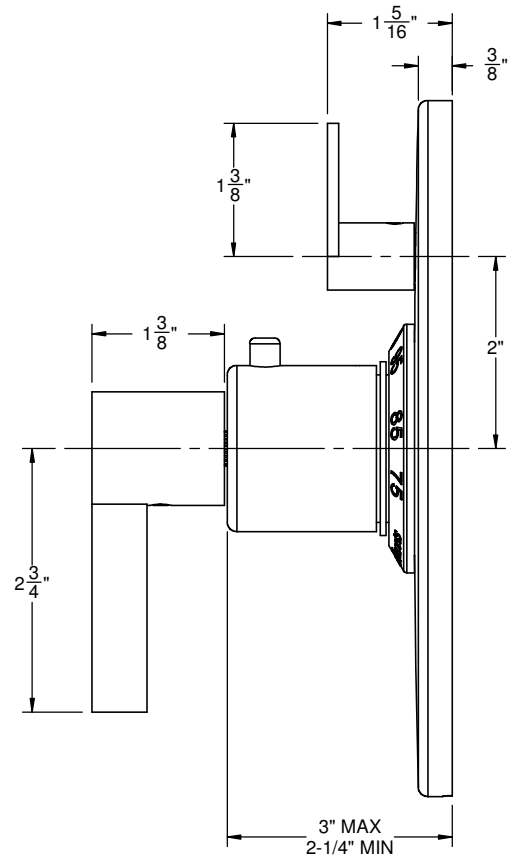

### Features

- All brass construction
- 100°F safety stop button with manual override
- Single integral volume control
- 7-1/4" round faceplate
- Less head, arm and flange
- Engraved brass temperature ring
- Over 30 finishes including 15 PVD finishes

### TO-TH1L-E3

ALL DIMENSIONS SHOWN TO NEAREST 1/16"