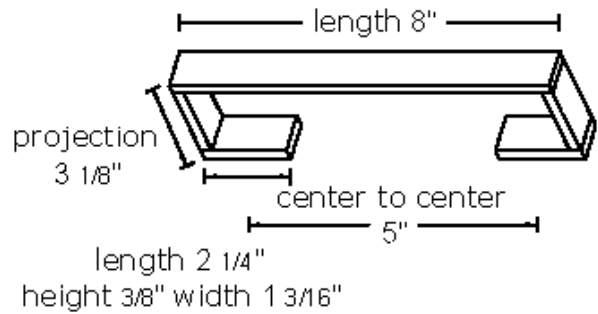

PRODUCT SHEET

SPECIFICATIONS

LINEAR

Towel Bars

FEATURES

Contemporary styling
Multiple finishes

WARRANTY

Limited lifetime

FINISHES

Matte Black (MB)
Polished Brass (PB)
Polished Brass/Non-lacquered (PB/NL)
Polished Chrome (PC)
Polished Nickel (PN)
Satin Brass (SB)
Satin Nickel (SN)

MATERIAL

Brass

Item#

A6420-8

NOTE: Dimensions and specifications are subject to change without notice.