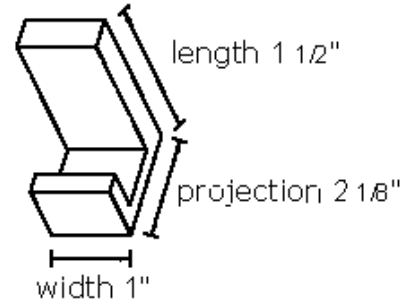

SPECIFICATIONS

LINEAR

Robe Hook

A6482-MB
2 1/8" ROBE HOOK

FEATURES

Contemporary styling
Multiple finishes

WARRANTY

Limited lifetime