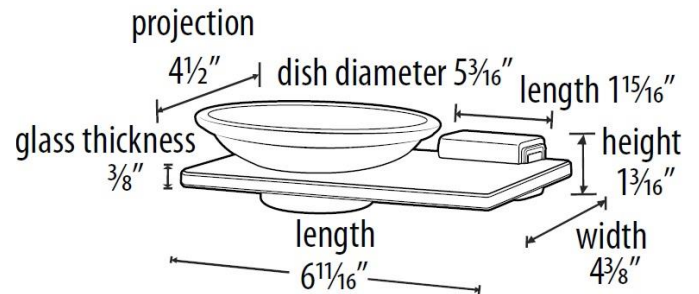

**SPECIFICATIONS**

**CUBE**

**SOAP HOLDER WITH DISH**

**FEATURES**

- Contemporary styling
- Multiple finishes
- Concealed installation

**WARRANTY**

Limited lifetime

**FINISHES**

NOTE: Dimensions and specifications are subject to change without notice.