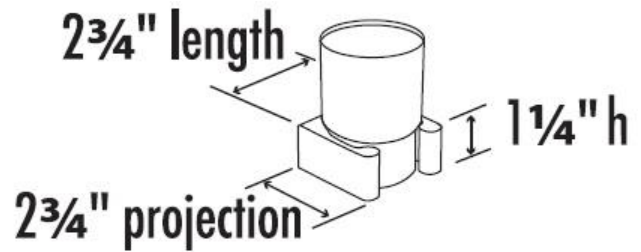

SPECIFICATIONS

LUNA

COUNTERTOP TUMBLER HOLDER WITH DISH

FEATURES

- Transitional styling
- Multiple finishes
- Sits on Counter Top

WARRANTY

Limited lifetime

FINISHES