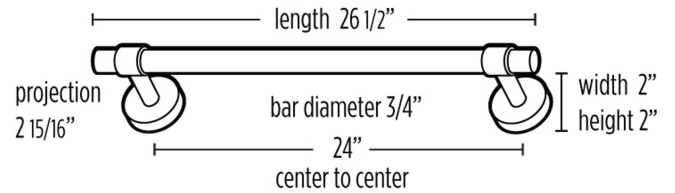

"Creations"®
by ALNO, INC.

PRODUCT SHEET

SPECIFICATIONS

Acrylic Contemporary Towel Bar

FEATURES

Modern styling
Multiple finishes
Concealed installation

WARRANTY

Limited lifetime