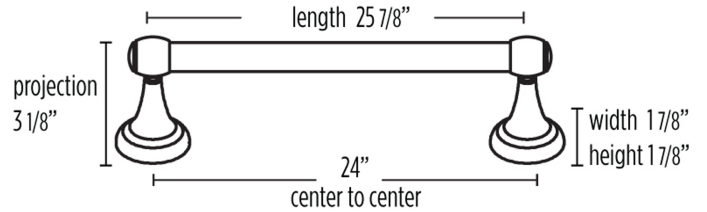

PRODUCT SHEET

SPECIFICATIONS

**Acrylic Royale
Towel Bar**

FEATURES

- Modern styling
- Multiple finishes
- Concealed installation

WARRANTY

Limited lifetime

FINISHES

- Polished Brass (PB)
- Polished Brass/Non-Laquered (PB/NL)
- Polished Chrome (PC)
- Polished Nickel (PN)
- Matte Black (MB)
- Satin Brass (SB)
- Satin Nickel (SN)

MATERIAL

Brass

Item#

A7320-24

NOTE: Dimensions and specifications are subject to change without notice.