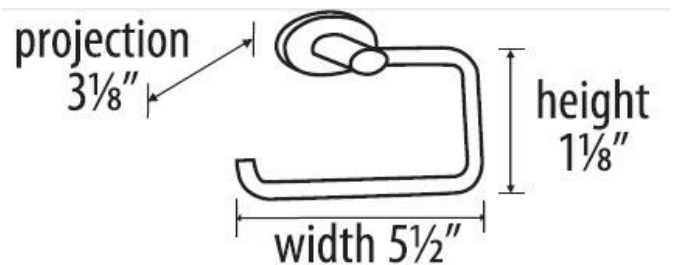

SPECIFICATIONS

CONTEMPORARY III
SINGLE POST TISSUE HOLDER

FEATURES

Modern styling
Multiple finishes
Concealed installation

WARRANTY

Limited lifetime

FINISHES

Polished Brass/Non-lacquered (PB/NL)
Polished Chrome (PC)
Polished Nickel (PN)
Satin Nickel (SN)

MATERIAL

Brass

Item#

A7666

NOTE: Dimensions and specifications are subject to change without notice.