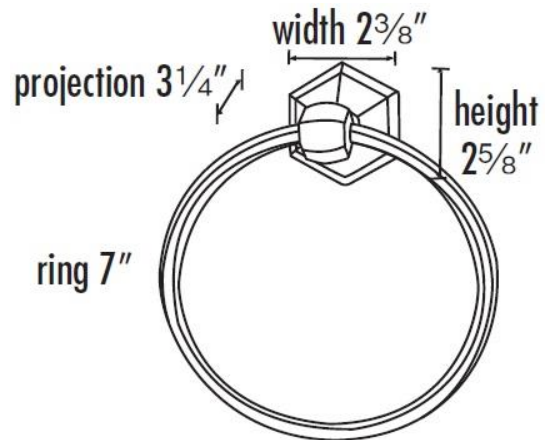

**SPECIFICATIONS**

**NICOLE**  
7" TOWEL RING

**FEATURES**

Traditional styling  
Multiple finishes  
Concealed installation

**WARRANTY**

Limited lifetime

**FINISHES**

Polished Brass (PB)  
Polished Brass/Non-lacquered (PB/NL)  
Polished Chrome (PC)  
Antique English Matte (AEM)  
Barcelona (BARC)  
Bronze (BRZ)  
Chocolate Bronze (CHBRZ)  
Polished Nickel (PN)  
Satin Nickel (SN)

**MATERIAL**

Brass

**Item#**

**A7740**

NOTE: Dimensions and specifications are subject to change without notice.