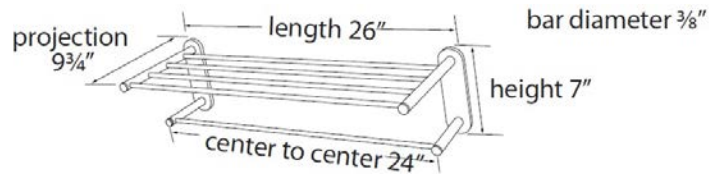

**SPECIFICATIONS**

**CONTEMPORARY I**  
TOWEL RACK

**FEATURES**

Modern styling  
Multiple finishes  
Concealed installation

**WARRANTY**

Limited lifetime

**FINISHES**

Polished Brass/Non-lacquered (PB/NL)  
Polished Chrome (PC)  
Bronze (BRZ)  
Matte Black (MB)  
Polished Nickel (PN)  
Satin Brass (SB)  
Satin Nickel (SN)