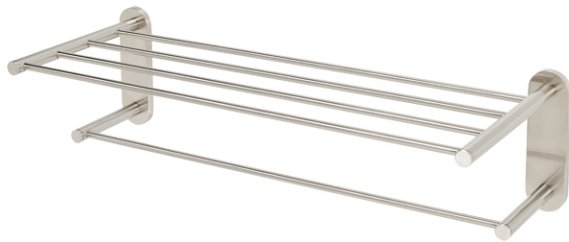

**SPECIFICATIONS**

**CONTEMPORARY I**  
TOWEL RACK

**FEATURES**

Modern styling  
Multiple finishes  
Concealed installation

**WARRANTY**

Limited lifetime

**FINISHES**

Polished Brass/Non-lacquered (PB/NL)  
Polished Chrome (PC)  
Bronze (BRZ)  
Matte Black (MB)  
Polished Nickel (PN)  
Satin Brass (SB)  
Satin Nickel (SN)

**MATERIAL**

Brass

**Item#**

**A8326-24**

NOTE: Dimensions and specifications are subject to change without notice.