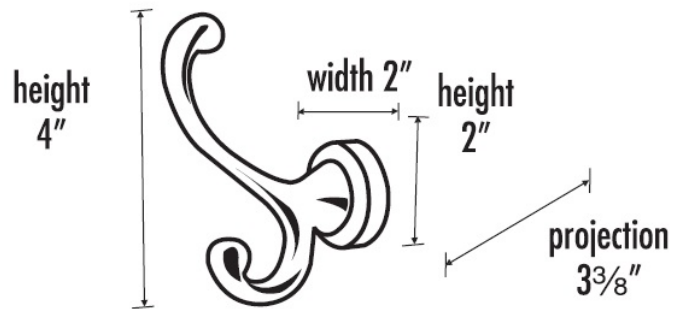

SPECIFICATIONS

CONTEMPORARY I
ROBE HOOK

FEATURES

Modern styling
Multiple finishes
Concealed installation

WARRANTY

Limited lifetime

FINISHES

Polished Brass/Non-lacquered (PB/NL)
Polished Chrome (PC)
Bronze (BRZ)
Matte Black (MB)
Polished Nickel (PN)
Satin Brass (SB)
Satin Nickel (SN)