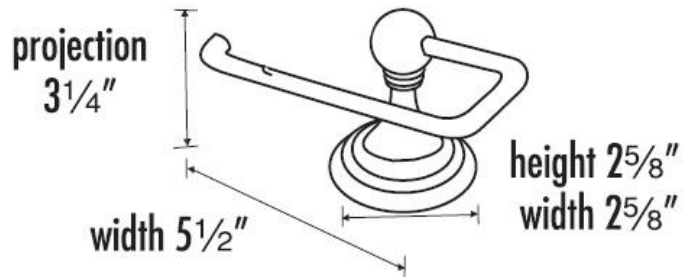

MATERIAL

Brass

Item#

A9066

NOTE: Dimensions and specifications are subject to change without notice.