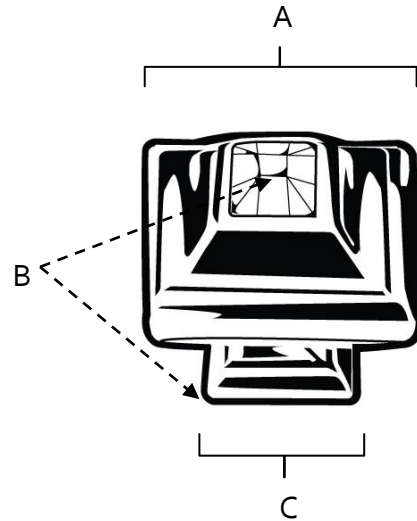

SPECIFICATIONS

**CRYSTAL
SMALL SQUARE KNOB**

FEATURES

Traditional styling
Multiple finishes
Concealed installation

WARRANTY

Limited lifetime

FINISHES

Polished Brass (PB)
Polished Chrome (PC)
Bronze (BRZ)
Polished Antique (PA)
Polished Nickel (PN)
Satin Nickel (SN)
Gold (GLD)

MATERIAL

Brass
Swarovski Crystal

Item#	A	B	C
C213	1 1/4"	1 1/4"	3/4"

KEY:

A - Length and Width
B - Projection
C - Mount Length and Width

NOTE: Dimensions and specifications are subject to change without notice.