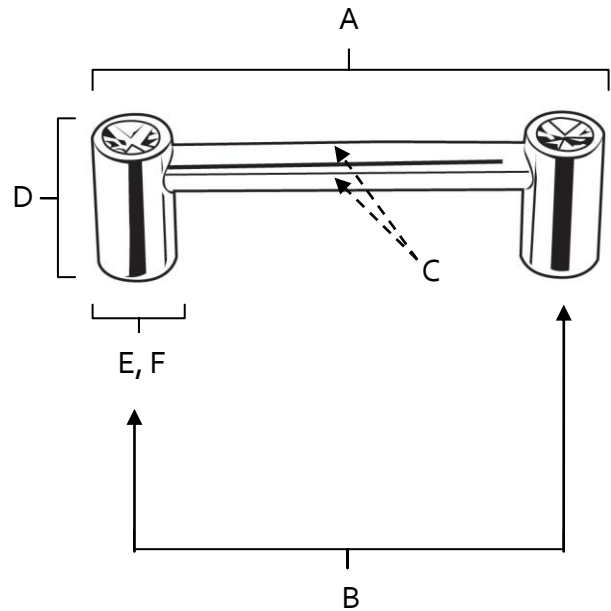

SPECIFICATIONS

**CONTEMPORARY
CRYSTAL
ROUND PULLS**

FEATURES

- Modern styling
- Multiple finishes
- Concealed installation

WARRANTY

Limited lifetime

FINISHES

- Polished Chrome (PC)
- Polished Nickel (PN)
- Satin Nickel (SN)
- Satin Brass (SB)

MATERIAL

Brass

Item#	A	B	C	D	E (L)	F (W)
C715-3	3 5/8"	3"	3/8"	1 1/4"	5/8"	5/8"
C715-35	4 1/8"	3 1/2"	3/8"	1 1/4"	5/8"	5/8"
C715-4	4 5/8"	4"	3/8"	1 1/4"	5/8"	5/8"
C715-6	6 1/2"	6"	3/8"	1 1/4"	5/8"	5/8"

KEY:

- A - Overall Length
- B - Center to Center
- C - Handle Width
- D - Projection
- E - Mount Length
- F - Mount Width

NOTE: Dimensions and specifications are subject to change without notice.