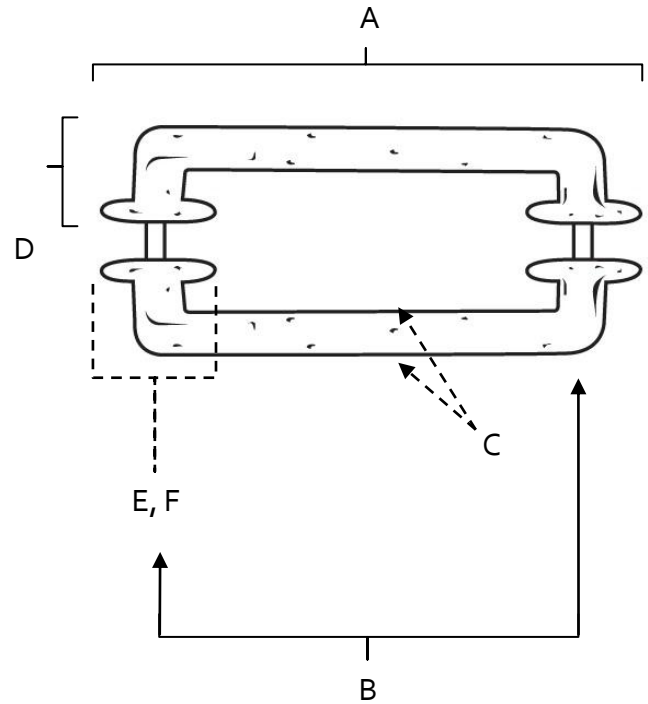

SPECIFICATIONS

SIERRA
BACK-TO-BACK PULL

FEATURES

- Rustic styling
- Multiple finishes
- Concealed installation

WARRANTY

Limited lifetime

FINISHES

- Dark Bronze (DKBRZ)
- Rust Bronze (RSTBRZ)

MATERIAL

Bronze

Item#	A	B	C	D	E (L)	F (W)
D216-BB	12"	10"	3/4"	2 5/8"	1 7/8"	1 1/2"

KEY:

- A - Overall Length
- B - Center to Center
- C - Handle Width
- D - Projection
- E - Mount Length
- F - Mount Width

NOTE: Dimensions and specifications are subject to change without notice.