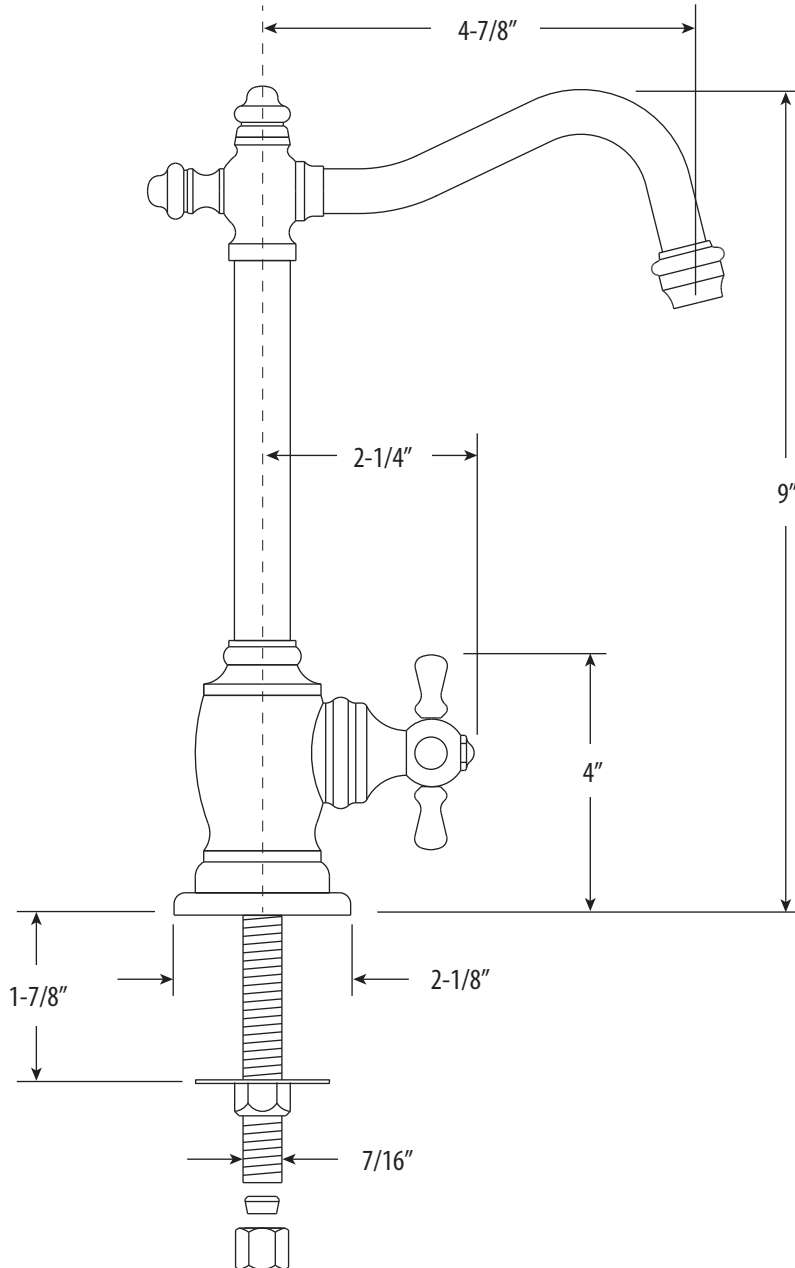

ANNAPOLIS COLD ONLY FILTRATION FAUCET / CROSS HANDLE

1150C

- Max Counter Thickness 1-7/8"
- Install Hole Size Adaptable Up to 3/4"

DIMENSIONS MAY VARY AND ARE SUBJECT TO CHANGE. NO RESPONSIBILITY IS ASSUMED FOR USE OF SUPERCEDED OR VOIDED DATA

ANNAPOLIS COLD ONLY FILTRATION FAUCET / CROSS HANDLE

1150C

Finish Shown - Antique Pewter

FEATURES

- Cold filtered water on demand.
- For use with Waterstone Filtration System.
- Part of the traditional Annapolis Suite.
- Hook spout has 4-7/8" reach and can swivel 360 degrees.
- 1.1 gpm maximum flow rate.
- Ergonomic single cross handle.
- Resistant to reverse osmosis water.
- Made from solid brass.
- 1/4 turn ceramic disk valve cartridge.
- 1/4" compression connection.
- Lifetime functional warranty.
- Made in the USA.