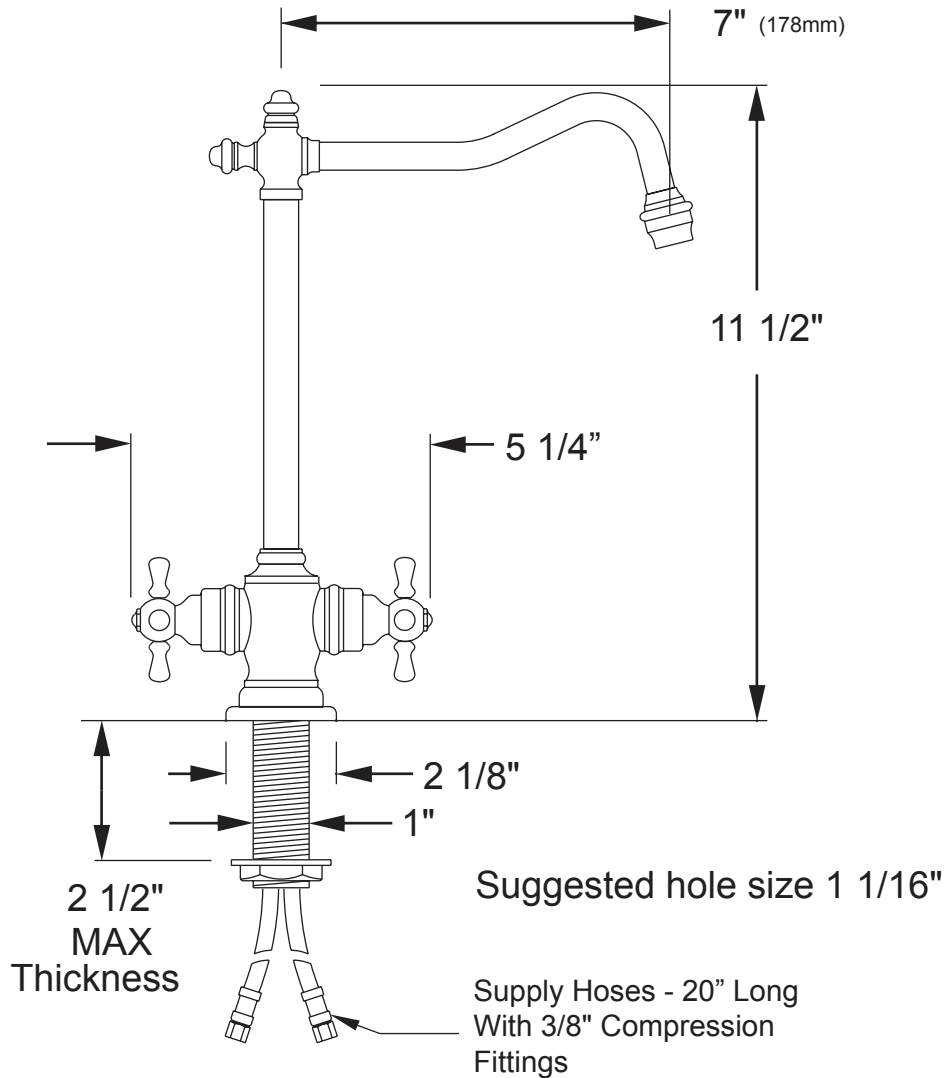

41180 Raintree Court
Murrieta, CA 92562
1-888-304-0660
www.waterstoneco.com

ITEM NO: **1350**

STYLE: **ANNAPOLIS**

INTENDED USE: BAR FAUCET

CUSTOMER NAME:

JOB NO:

DIMENSIONS MAY VARY AND ARE SUBJECT TO CHANGE. NO RESPONSIBILITY IS ASSUMED FOR USE OF SUPERCEDED OR VOIDED DATA

Technical Specifications

- Solid brass construction.
- 1/4 turn ceramic disk valve cartridges.
- Cross handles.
- 1.7 gpm maximum flow rate.
- Removable aerator tip for easy cleaning.
- 360 degree swivel spout.
- 3/8" compression connection.