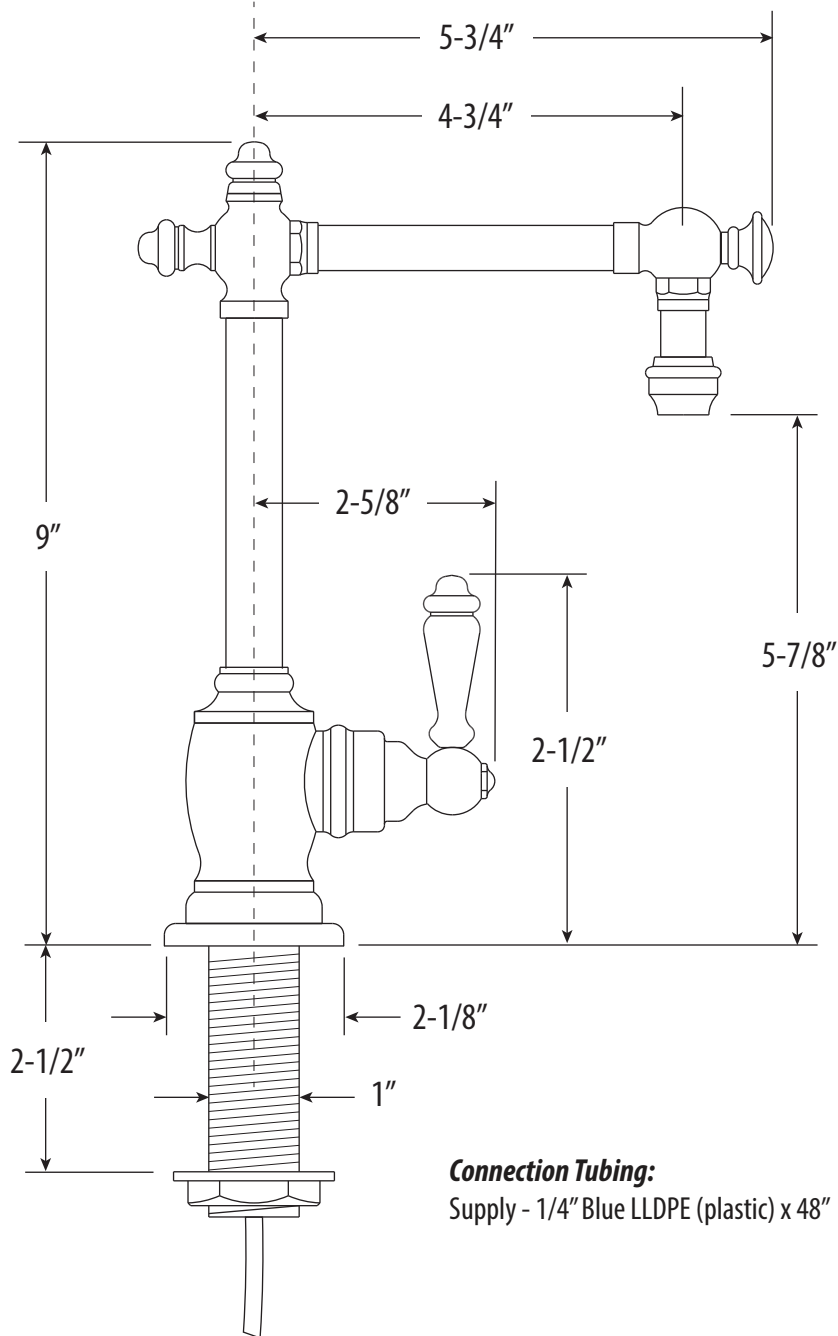

TOWSON COLD ONLY FILTRATION FAUCET / LEVER HANDLE

1700C

- MAX COUNTER THICKNESS 2-1/2"
- INSTALL HOLE SIZE ADAPTABLE UP TO 1-3/8"

DIMENSIONS MAY VARY AND ARE SUBJECT TO CHANGE. NO RESPONSIBILITY IS ASSUMED FOR USE OF SUPERCEDED OR VOIDED DATA