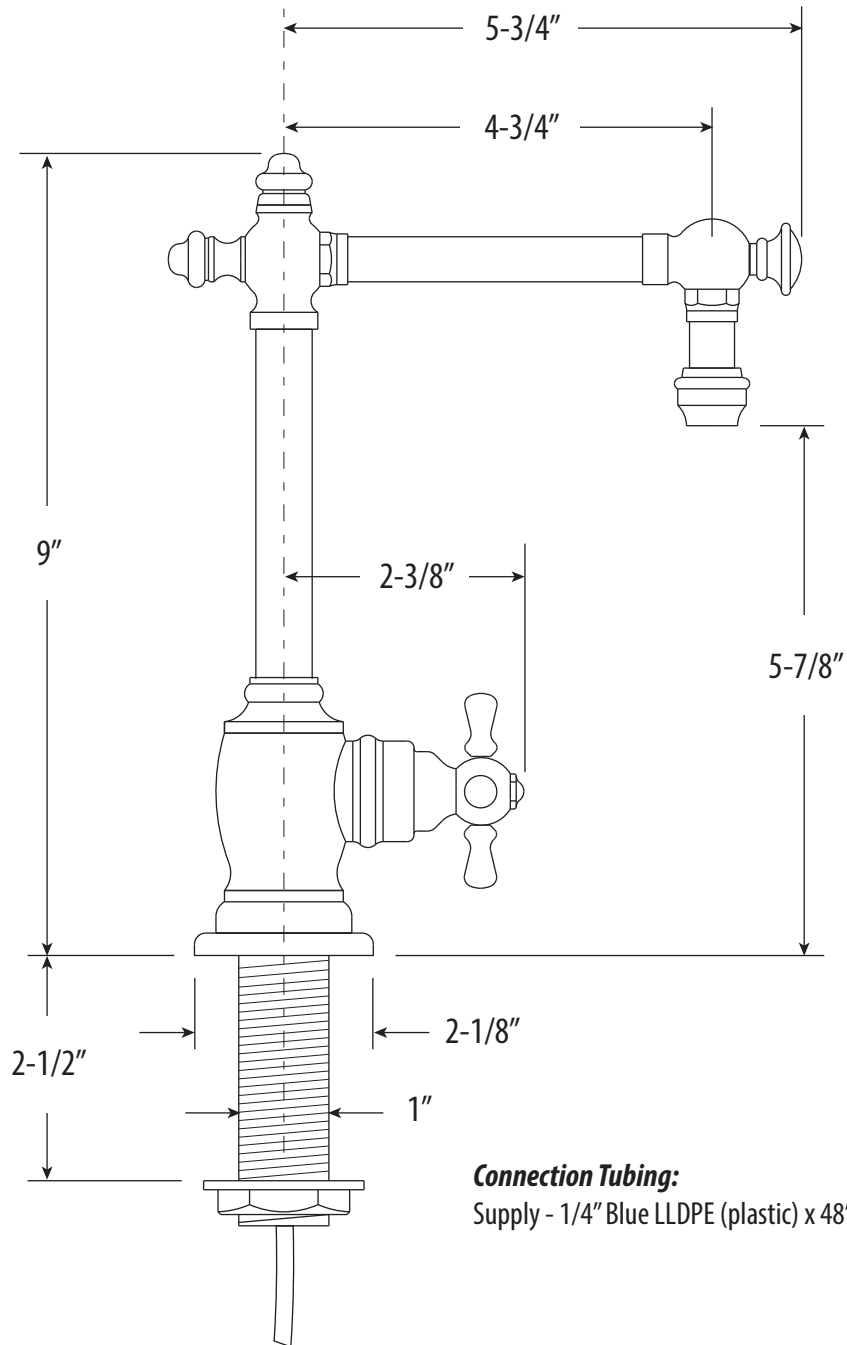

## TOWSON COLD ONLY FILTRATION FAUCET / CROSS HANDLE

# 1750C

- MAX COUNTER THICKNESS 2-1/2"
- INSTALL HOLE SIZE ADAPTABLE UP TO 1-3/8"

DIMENSIONS MAY VARY AND ARE SUBJECT TO CHANGE. NO RESPONSIBILITY IS ASSUMED FOR USE OF SUPERCEDED OR VOIDED DATA