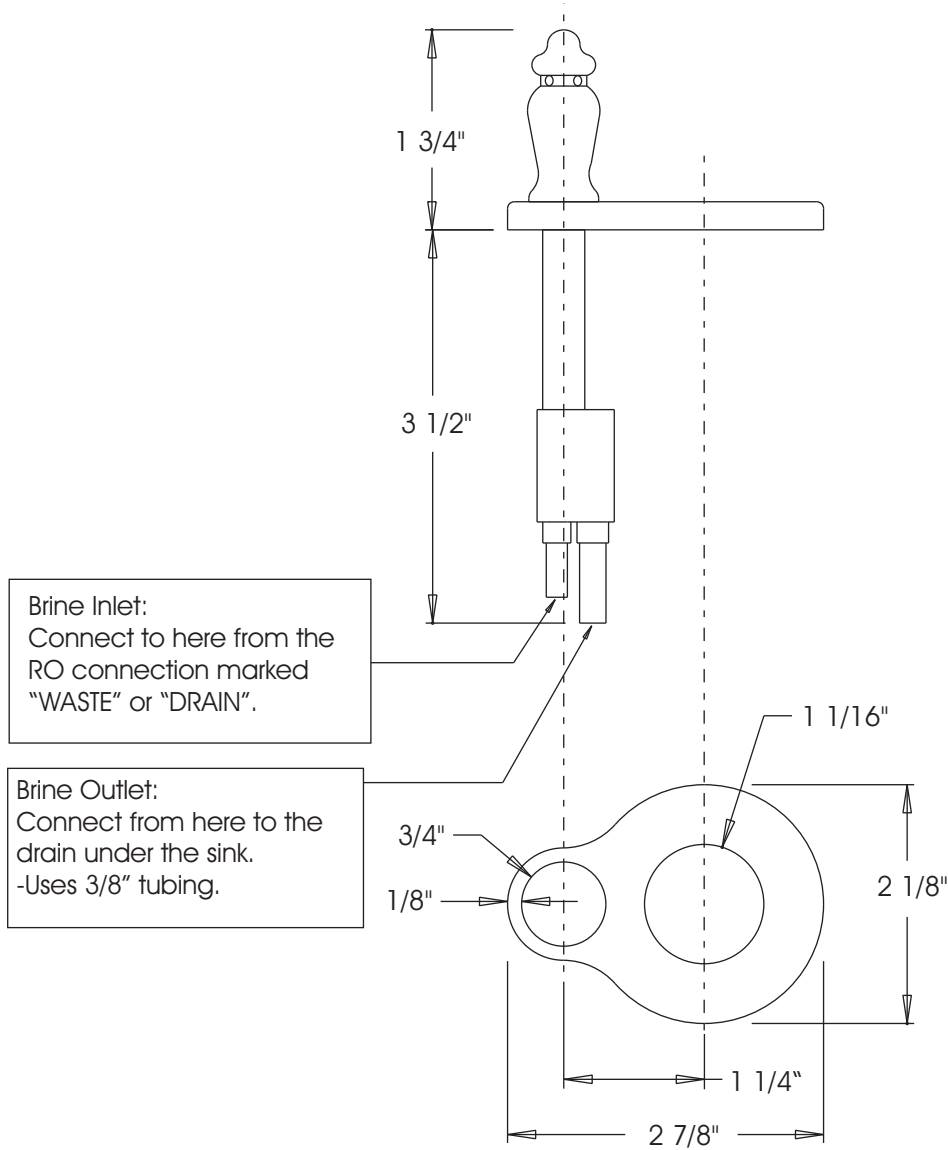

41180 Raintree Court
 Murrieta, CA 92562
 1-888-304-0660
 www.waterstoneco.com

ITEM NO: **2100**
 STYLE: **TRADITIONAL**
 INTENDED USE: RO AIRGAP

CUSTOMER NAME:

JOB NO:

DIMENSIONS MAY VARY AND ARE SUBJECT TO CHANGE. NO RESPONSIBILITY IS ASSUMED FOR USE OF SUPERCEDED OR VOIDED DATA

Technical Specifications

- Designed for use with Waterstone filtration faucets.
- Solid brass construction.

Codes/Standards Applicable

Specified model meets or exceeds the following:

- ASME A112.18.1
- CSA B125.1