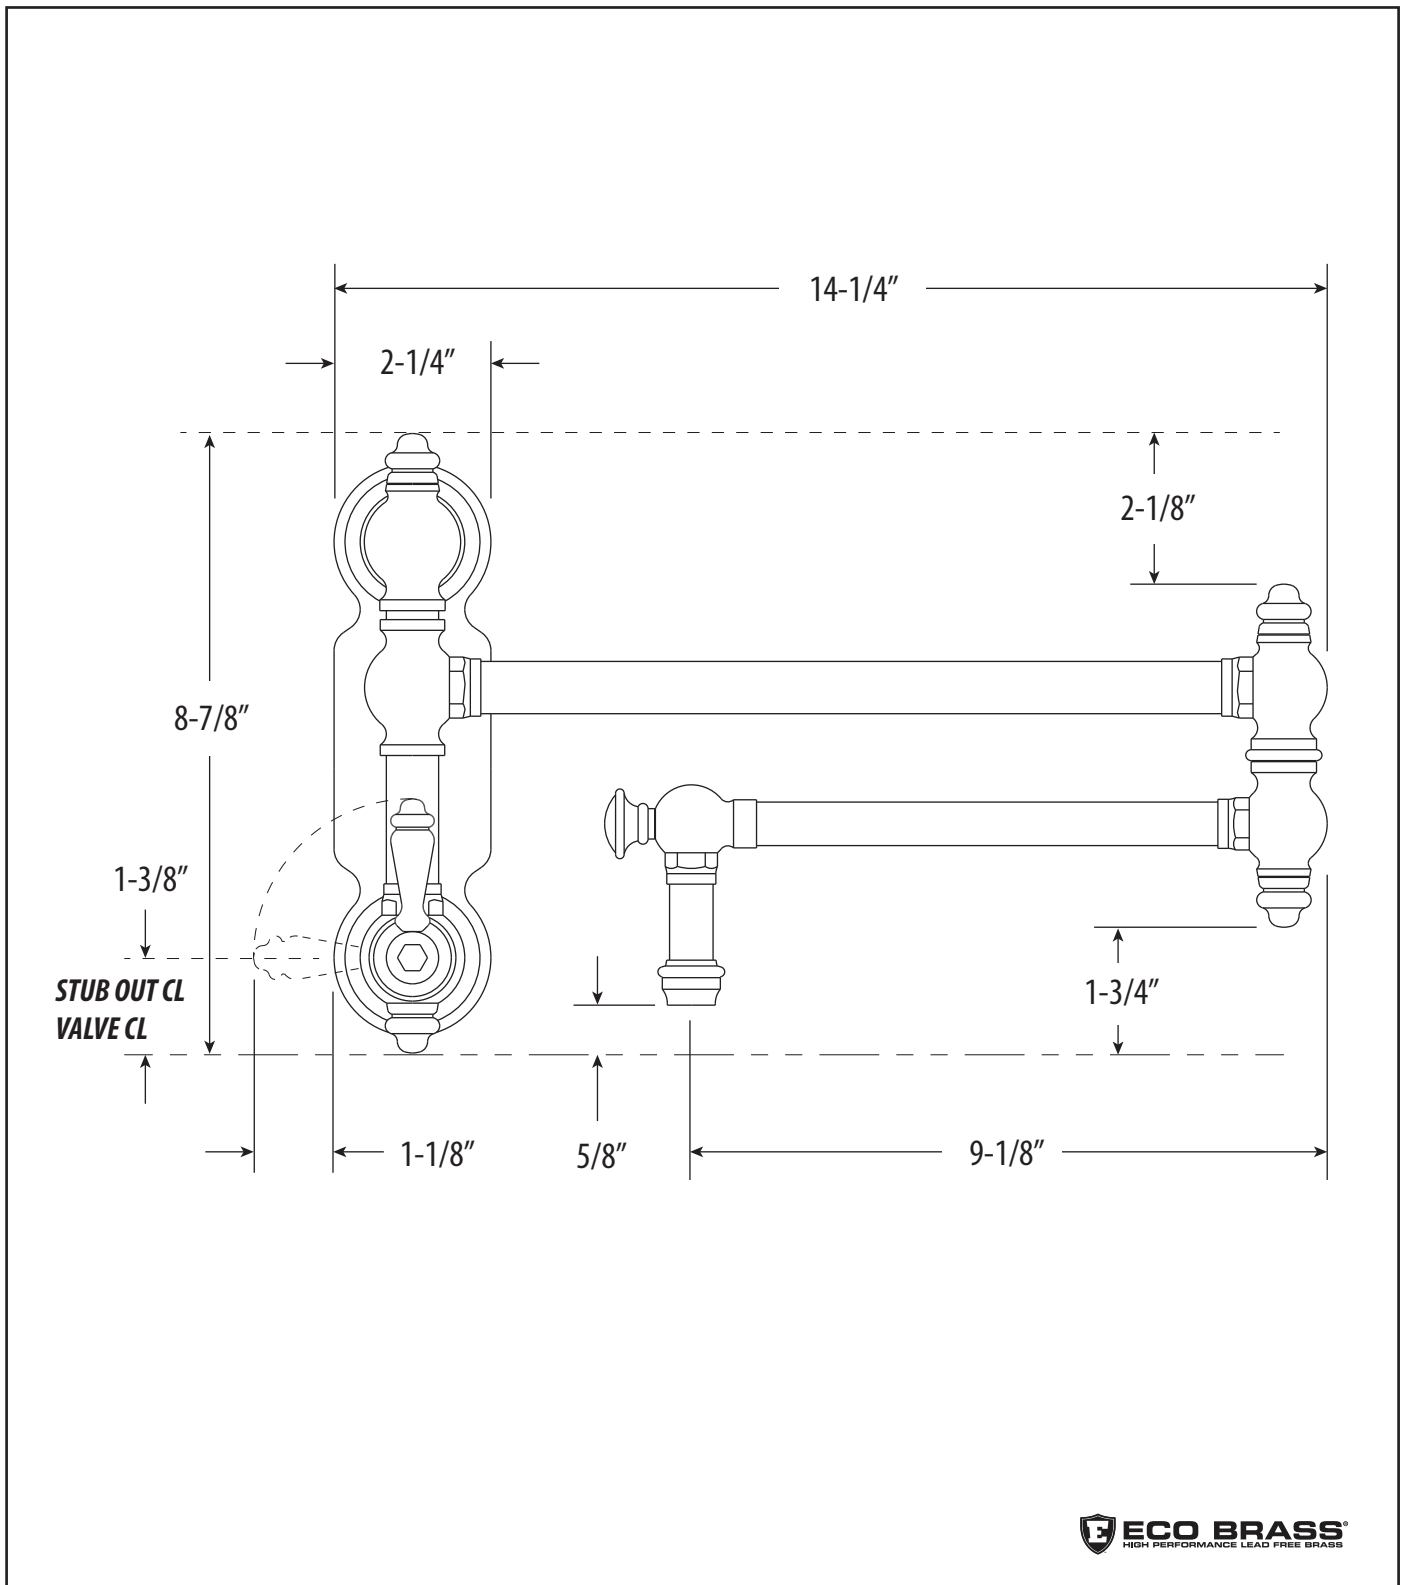

TRADITIONAL WALL MOUNTED POTFILLER - LEVER HANDLE

3100

DIMENSIONS MAY VARY AND ARE SUBJECT TO CHANGE. NO RESPONSIBILITY IS ASSUMED FOR USE OF SUPERCEDED OR VOIDED DATA