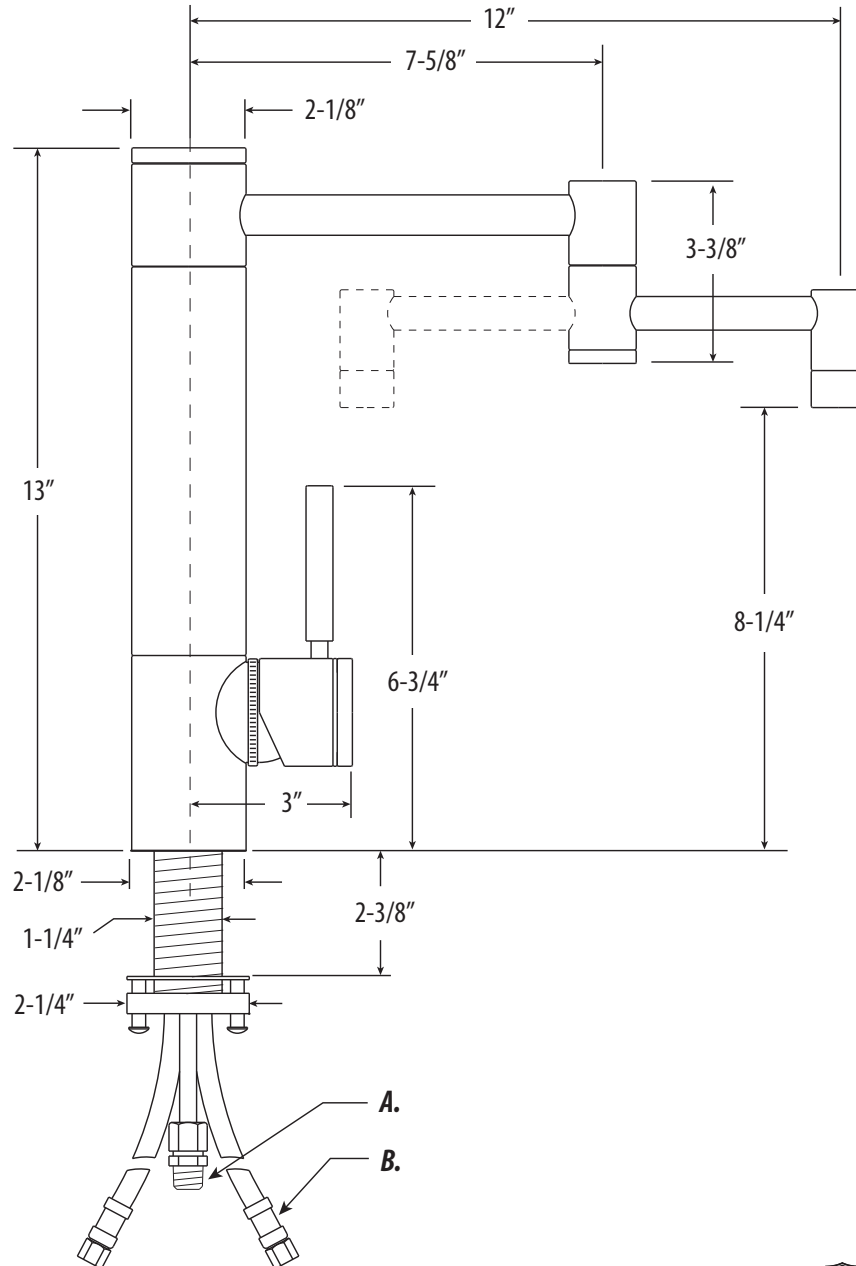

HUNLEY KITCHEN FAUCET / 12" ARTICULATED SPOUT

3600-12

- Max Counter Thickness 2-3/8"
- Minimum Install Hole Size 1-3/8"

- A. Side Spray Connection with 1/4" NPT Pipe Fitting
- B. Supply Hoses - 20" Long with 3/8" Compression Fittings

ECO BRASS
HIGH PERFORMANCE LEAD FREE BRASS

DIMENSIONS MAY VARY AND ARE SUBJECT TO CHANGE. NO RESPONSIBILITY IS ASSUMED FOR USE OF SUPERCEDED OR VOIDED DATA

HUNLEY KITCHEN FAUCET / 12" ARTICULATED SPOUT

3600-12

Finish Shown - Chrome

FEATURES

- Part of the contemporary Hunley Suite.
- Articulated spout has 12" reach and can swivel 360 degrees.
- Equipped with spray diverter and 1/4" NPT pipe fitting connection for optional side spray.
- 1.75 gpm maximum flow rate with aerated tip.
- Ergonomic single lever handle.
- Adjustable tension ring helps handle feel and prevents sag.
- Single handle can mount in front, right or left hand positions.
- When mounted on side, handle can adjust 22.5 degrees for backsplash clearance.
- Hot/cold ceramic disk valve cartridge.
- Made from solid brass or 316 stainless steel.
- Resistant to reverse osmosis water.
- Reinforced braided connection hoses.
- Reversible or removable hot/cold indicator rings.
- Lifetime functional warranty.
- Made in the USA.