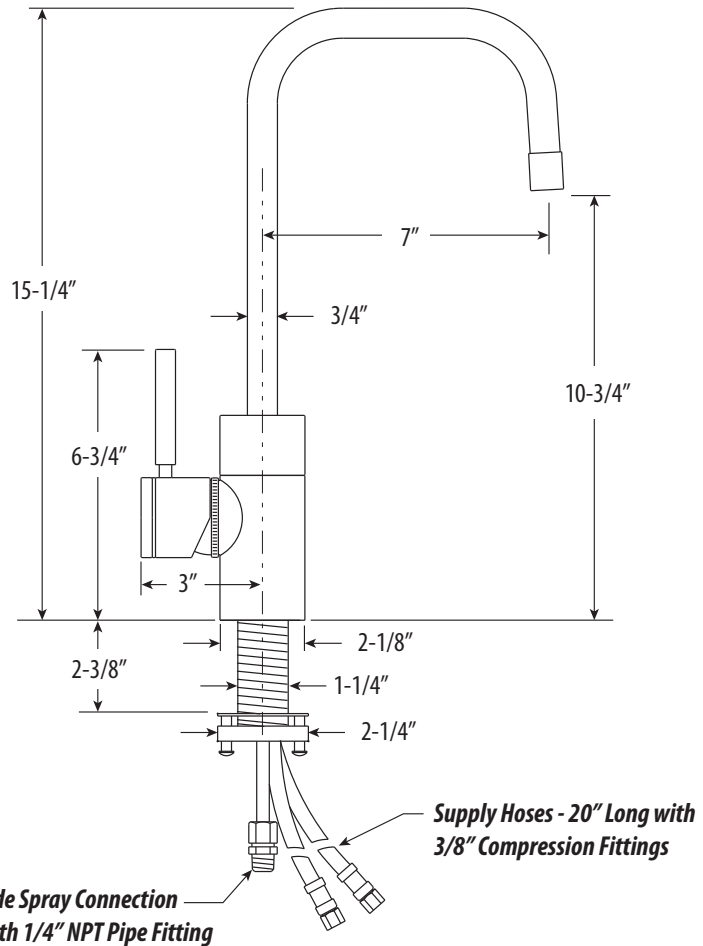

### PRODUCT DESCRIPTION

- Full size, smaller reach Kitchen Faucet.
- Ideal for kitchen islands or wet bars.
- Elegant 2 Bend U-spout with 7" reach.
- Part of the Fulton Contemporary Suite.
- Spout swivels 360 degrees.
- Equipped with diverter for optional side spray.
- 1.75 gpm maximum flow rate with aerated tip.
- Aerated stream.
- Ergonomic single lever handle.
- Adjustable PTFE "Friction Lock" helps handle feel and prevents sag.
- Handle adjusts 22.5 degrees in either direction for backsplash clearance.
- Hot/Cold ceramic disk valve cartridge.
- Reversible and removable hot/ring ring indicator.
- Created from quality solid brass or stainless steel.
- Compatible with Reverse Osmosis filtration systems.
- Reinforced braided connection hoses.
- Lifetime functional warranty.
- Made in America.

### CODES/STANDARDS APPLICABLE

Specified model meets or exceeds the following:

- ASME A112.18.1
- CSA B125.1
- NSF 61, 372
- CALGreen

- Max Counter Thickness 2-3/8"
- Minimum Install Hole Size 1-3/8"

DIMENSIONS MAY VARY AND ARE SUBJECT TO CHANGE. NO RESPONSIBILITY IS ASSUMED FOR USE OF SUPERCEDED OR VOIDED DATA