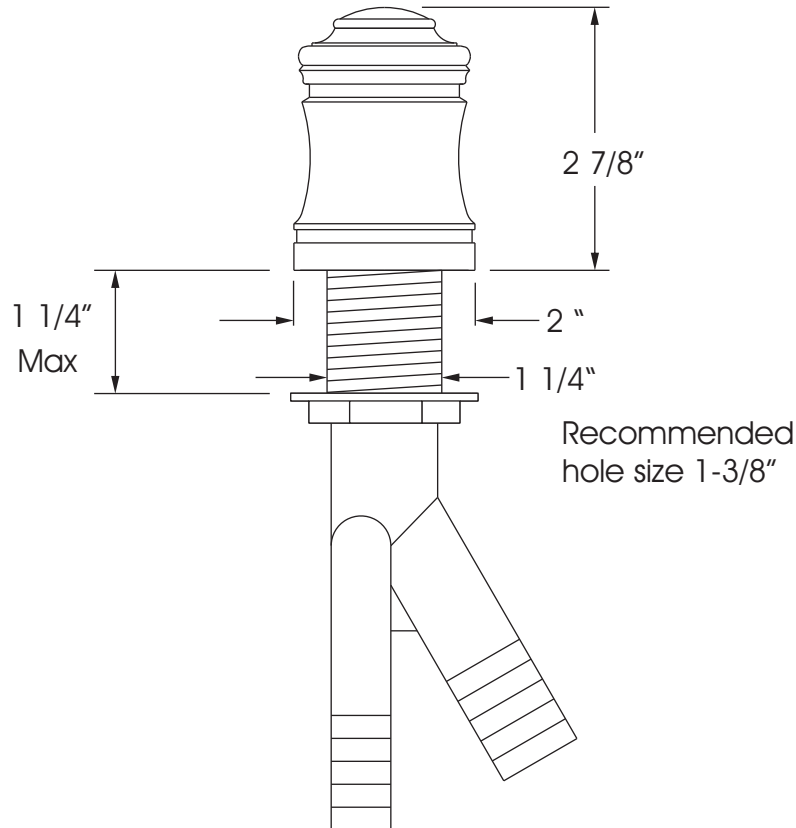

41180 Raintree Court
Murrieta, CA 92562
1-888-304-0660
www.waterstoneco.com

ITEM NO: **4020**

STYLE: **TRADITIONAL**

INTENDED USE: AIR GAP

CUSTOMER NAME:

JOB NO:

DIMENSIONS MAY VARY AND ARE SUBJECT TO CHANGE. NO RESPONSIBILITY IS ASSUMED FOR USE OF SUPERCEDED OR VOIDED DATA

Technical Specifications

- Cover made from solid brass.
- Hides upper nut and washer edges.
- Single port dishwasher airgap.
- Matching plain finish (no logo) accent button.

Codes/Standards Applicable

Specified model complies with the following: