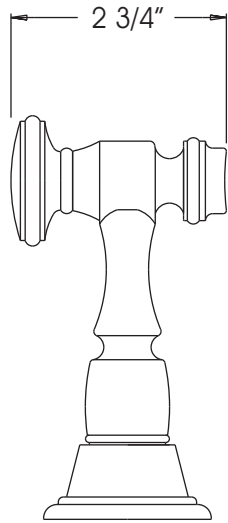

41180 Raintree Court
Murrieta, CA 92562
1-888-304-0660
www.waterstoneco.com

ITEM NO: **4025**

STYLE: **TRADITIONAL**

INTENDED USE: SIDE SPRAY

CUSTOMER NAME:

JOB NO:

DIMENSIONS MAY VARY AND ARE SUBJECT TO CHANGE. NO RESPONSIBILITY IS ASSUMED FOR USE OF SUPERCEDED OR VOIDED DATA

Technical Specifications

- Solid brass construction.
- Works with all Waterstone faucets equipped with a side spray port.
- Includes mounting base
- PTFE bump guard.
- 4ft nylon reinforced connection hose.
- Insulated handle.