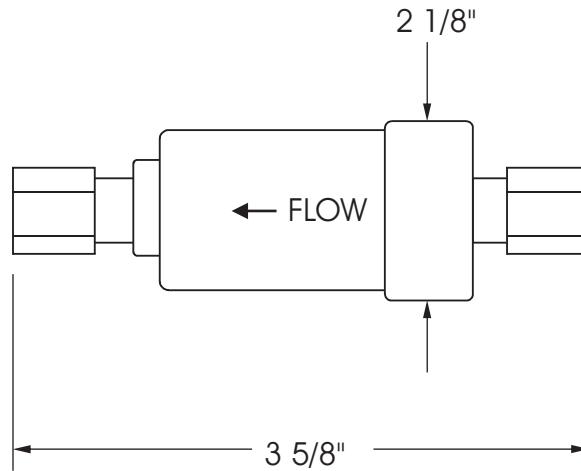

41180 Raintree Court
Murrieta, CA 92562
1-888-304-0660
www.waterstoneco.com

ITEM NO: **4500**

STYLE: **N/A**

INTENDED USE:
PRV (PRESSURE REGULATOR VALVE)

CUSTOMER NAME:

JOB NO:

DIMENSIONS MAY VARY AND ARE SUBJECT TO CHANGE. NO RESPONSIBILITY IS ASSUMED FOR USE OF SUPERCEDED OR VOIDED DATA

Technical Specifications

- Solid brass construction.
- Regulates water pressure to 60 psi maximum.
- Flows up to 4 gpm @ 100 psi.
- Required for all 5000 hot-tank installations.
- 1/4" compression connections.