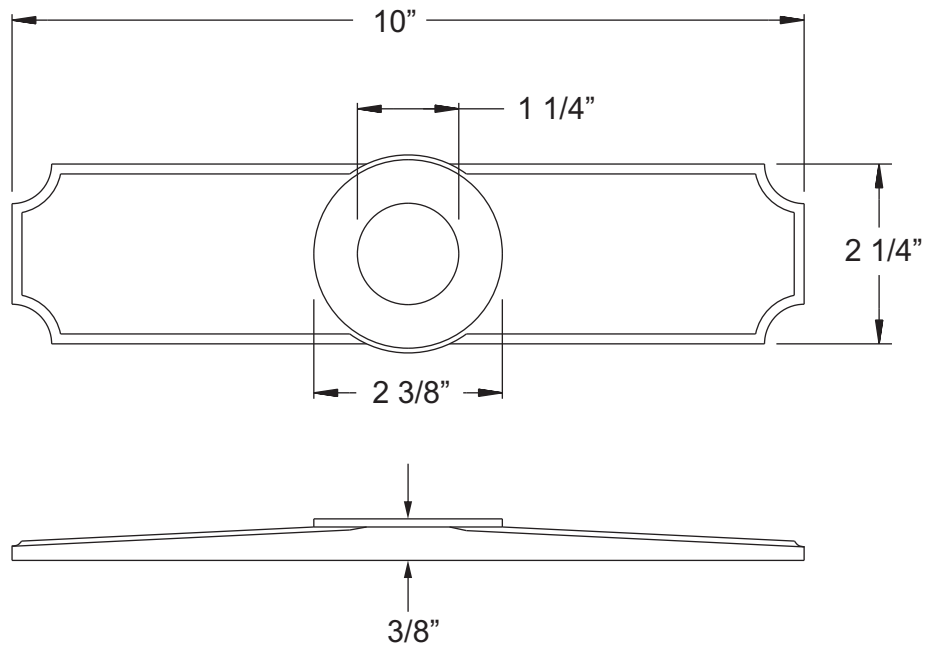

41180 Raintree Court
Murrieta, CA 92562
1-888-304-0660
www.waterstoneco.com

ITEM NO: **4784**

STYLE: **TRADITIONAL**

INTENDED USE:
ESCUTCHEON PLATE / BASE PLATE

CUSTOMER NAME:

JOB NO:

DIMENSIONS MAY VARY AND ARE SUBJECT TO CHANGE. NO RESPONSIBILITY IS ASSUMED FOR USE OF SUPERCEDED OR VOIDED DATA

Technical Specifications

- Made from 3/8" thick solid brass plate.
- O-ring seals included.
- Works with all Waterstone full size kitchen faucets.
- Machine tapered top won't pool water.

DATE: 2-1-07

MADE IN THE USA