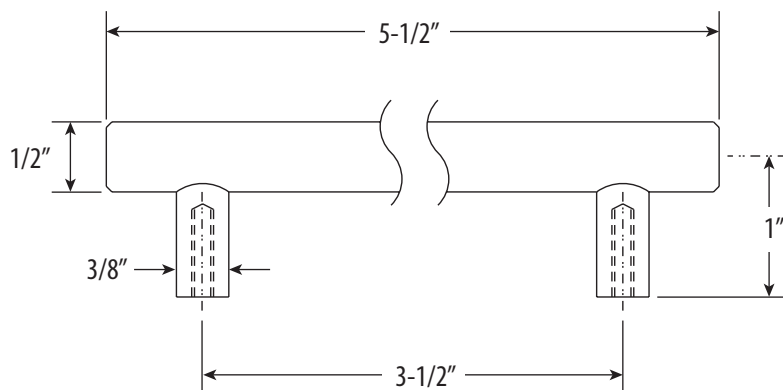

CONTEMPORARY 3.5" CABINET DRAWER PULL

HCP-0350

- Break to length screws
- Fits materials from 1/2" to 1-1/2" thick

DIMENSIONS MAY VARY AND ARE SUBJECT TO CHANGE. NO RESPONSIBILITY IS ASSUMED FOR USE OF SUPERCEDED OR VOIDED DATA

Finish Shown - Stainless Steel

FEATURES

- 3-1/2" wide on center.
- Matches all Waterstone contemporary faucets and accessories.
- Perfect for modern kitchen cabinets or drawers.
- Made from eco-friendly solid brass or 316 stainless steel.
- Includes mounting hardware.
- Break to length screws.
- Fits materials from 1/2" to 1-1/2" thick.
- Made in the USA.