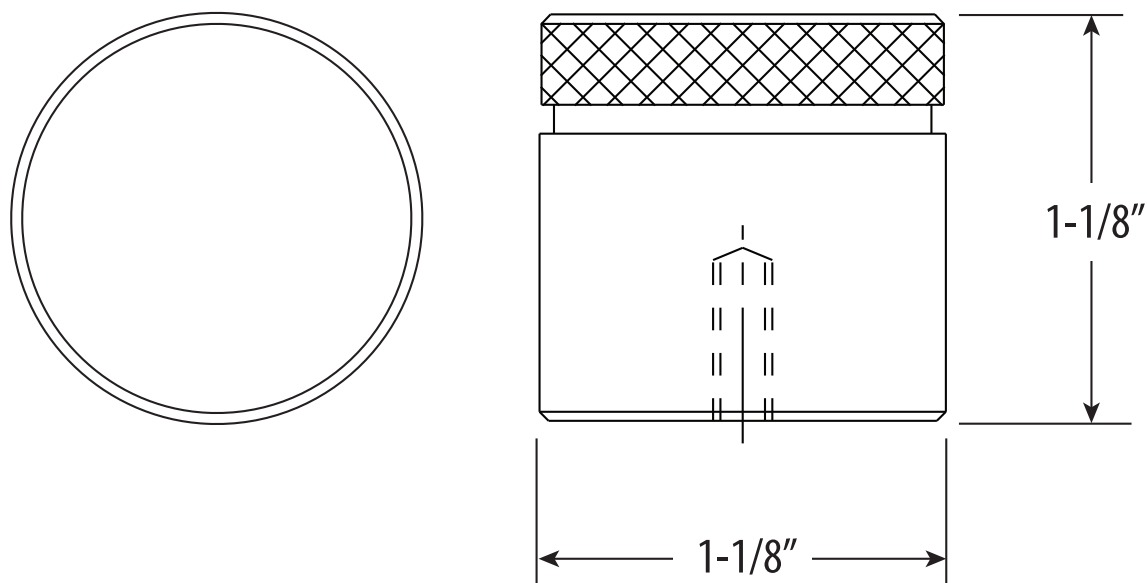

## INDUSTRIAL LARGE CABINET KNOB

# HIK-202

- Break to length screws
- Fits materials from 1/2" to 1-1/2" thick

*DIMENSIONS MAY VARY AND ARE SUBJECT TO CHANGE. NO RESPONSIBILITY IS ASSUMED FOR USE OF SUPERCEDED OR VOIDED DATA*