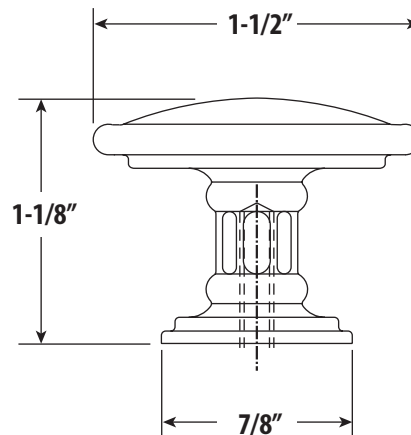

TRADITIONAL LARGE PLAIN CABINET KNOB

Product Description

- Made from Solid Brass bar.
- Mounting hardware provided.

- Break to Length screws
- Fits materials from 1/2" to 1-1/2" thick

DIMENSIONS MAY VARY AND ARE SUBJECT TO CHANGE. NO RESPONSIBILITY IS ASSUMED FOR USE OF SUPERCEDED OR VOIDED DATA