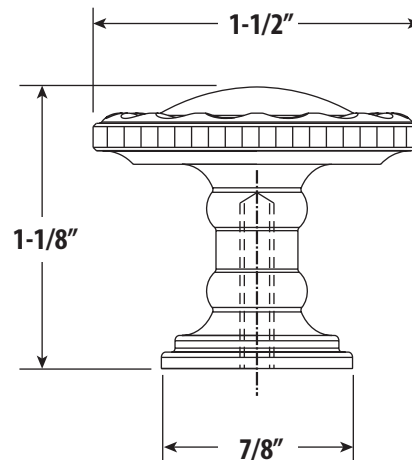

TRADITIONAL LARGE DECORATIVE CABINET KNOB

Product Description

- Made from Solid Brass bar.
- Mounting hardware provided.

- Break to Length screws
- Fits materials from 1/2" to 1-1/2" thick

DIMENSIONS MAY VARY AND ARE SUBJECT TO CHANGE. NO RESPONSIBILITY IS ASSUMED FOR USE OF SUPERCEDED OR VOIDED DATA