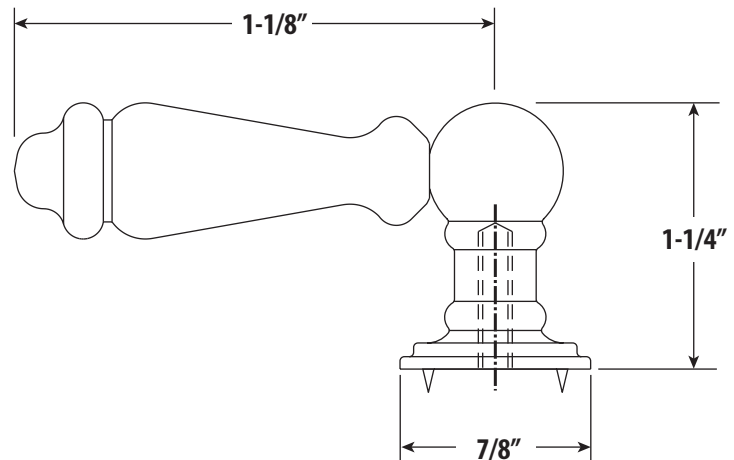

TRADITIONAL DECORATIVE CABINET POST PULL

Product Description

- Made from Solid Brass bar.
- Mounting hardware provided.

- Break to Length screws
- Fits materials from 1/2" to 1-1/2" thick

DIMENSIONS MAY VARY AND ARE SUBJECT TO CHANGE. NO RESPONSIBILITY IS ASSUMED FOR USE OF SUPERCEDED OR VOIDED DATA