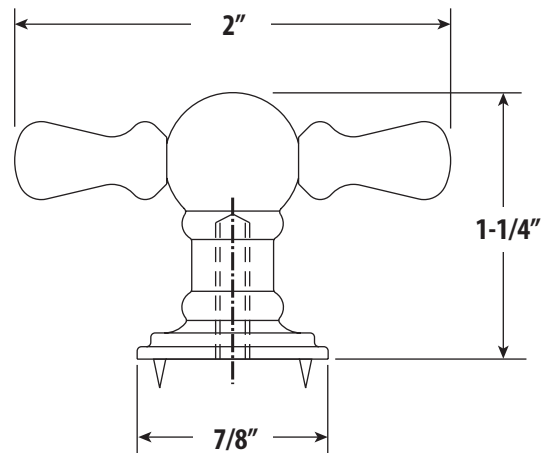

## TRADITIONAL SMALL DECORATIVE CABINET T-PULL

### Product Description

- Made from Solid Brass bar.
- Mounting hardware provided.

- Break to Length screws
- Fits materials from 1/2" to 1-1/2" thick

DIMENSIONS MAY VARY AND ARE SUBJECT TO CHANGE. NO RESPONSIBILITY IS ASSUMED FOR USE OF SUPERCEDED OR VOIDED DATA