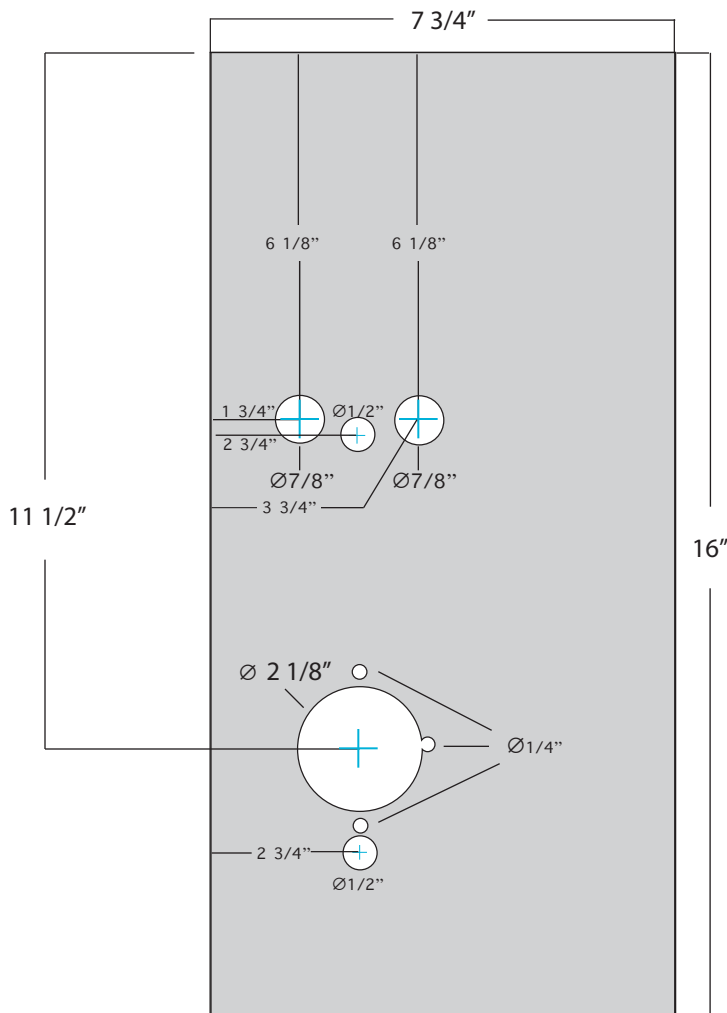

K-BXBEST-93KV Weldable Blank Box

Type: Cylindrical

Dimensions: 7 3/4"W x 16"H x 1 3/4"D

Materials Available:

14 Gauge SteelK-BXBEST-93KV

www.keedex.com • 714-993-4300

This rendering is NOT to scale and dimensions are NOT exact. For precise technical information, please refer to the template for the lock you are using.