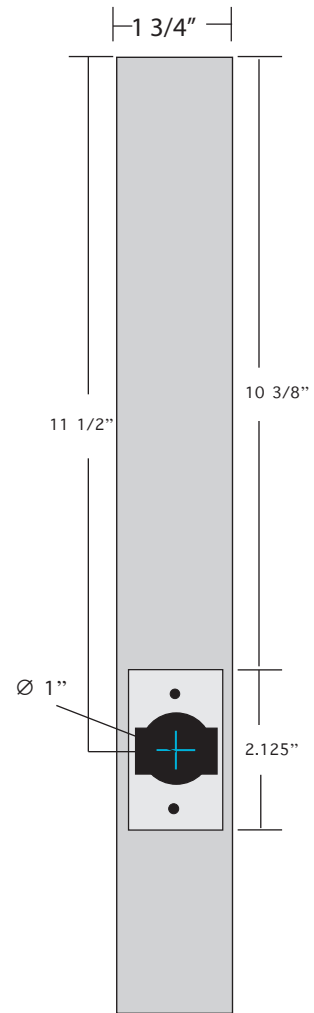

K-BXBEST-93KV Weldable Blank Box

Type: Cylindrical

Dimensions: 7 3/4"W x 16"H x 1 3/4"D

Materials Available:

14 Gauge SteelK-BXBEST-93KV

www.keedex.com • 714-993-4300

This rendering is NOT to scale and dimensions are NOT exact. For precise technical information, please refer to the template for the lock you are using.