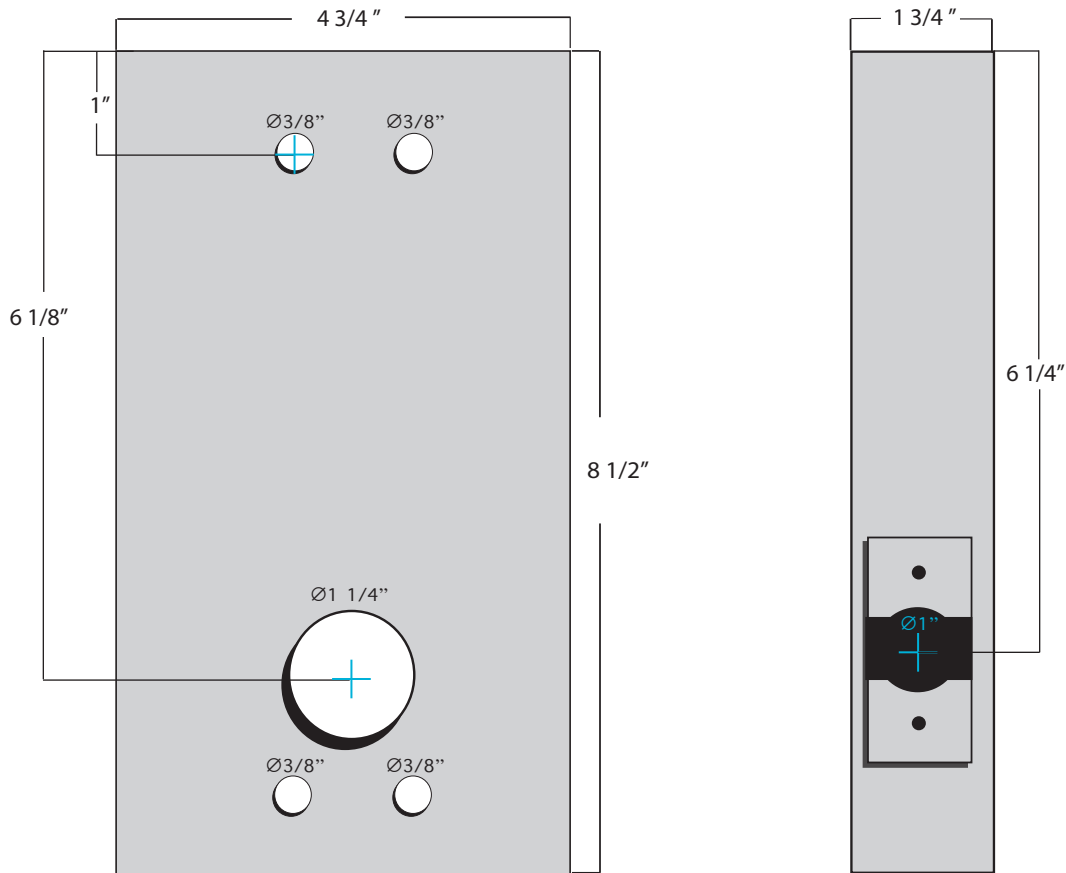

# K-BXDIG-1150 Weldable Box

Type: Cylindrical

Dimensions:

4 3/4 "W x 8 1/2"H x 1 3/4 "D

Materials Available:

14 Gauge Steel.....K-BXDIG-1150

.125 Auminum.....K-BXDIG-1150-AL

Notes: Narrow Style

www.keedex.com • 714-993-4300

This rendering is NOT to scale and dimensions are NOT exact. For precise technical information, please refer to the template for the lock you are using.