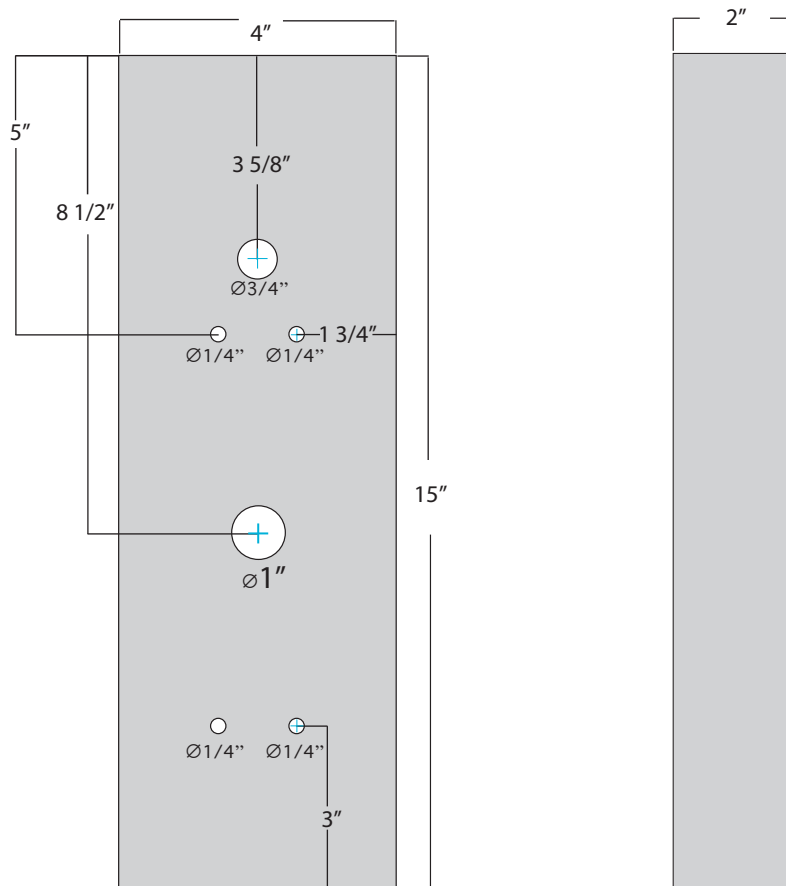

K-BXED-ETPDLV99 Weldable Box

Type: Panic Hardware

Dimensions:

4 "W x 15"H x 2"D

Materials Available:

14 Gauge Steel.....K-BXED-ETPDLV99

Notes: WELDABLE GATE BOX FOR ALARM

LOCK ETPDL WITH VON DUPRIN 99 EXIT DEVICE

This box is 2" wide
Use S6146 tailpiece

www.keeDEX.com • 714-630-0800

This rendering is NOT to scale and dimensions are NOT exact. For precise technical information, please refer to the template for the lock you are using.