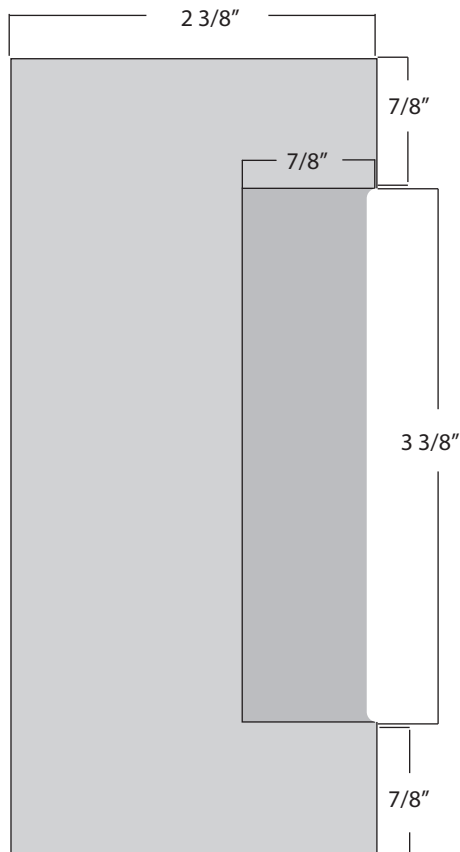

## Electric Strike Box

Type: Panic Hardware

Dimensions:

2 3/8" W x 5 1/16" H x 1 3/4" D

Materials Available:

14 Gauge Steel.....K-BXES2

.125 Gauge Aluminum...K-BXES2-AL

Notes: Electric Strike Box - Eff Eff 3314, 4114/4314, 5114/5314 & 7114. Rofu 1402, 1702 & 3402. Adams Rite 7000, 7001 & 7040.

www.keedex.com • 714-993-4300

This rendering is NOT to scale and dimensions are NOT exact. For precise technical information, please refer to the template for the lock you are using.