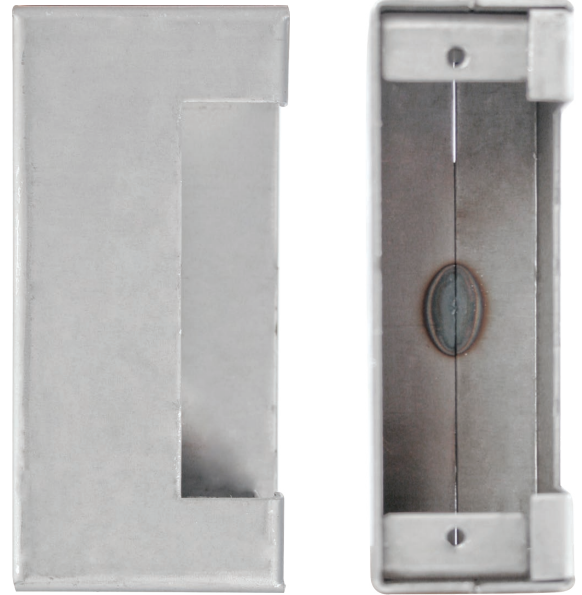

# K-BXES2

## Electric Strike Box

Type: Panic Hardware

Dimensions:

2 3/8" W x 5 1/16" H x 1 3/4" D

Materials Available:

14 Gauge Steel.....K-BXES2

.125 Gauge Aluminum...K-BXES2-AL

Notes: Electric Strike Box - Eff Eff 3314, 4114/4314, 5114/5314 & 7114. Rofu 1402, 1702 & 3402. Adams Rite 7000, 7001 & 7040.

www.keedex.com • 714-993-4300

This rendering is NOT to scale and dimensions are NOT exact. For precise technical information, please refer to the template for the lock you are using.