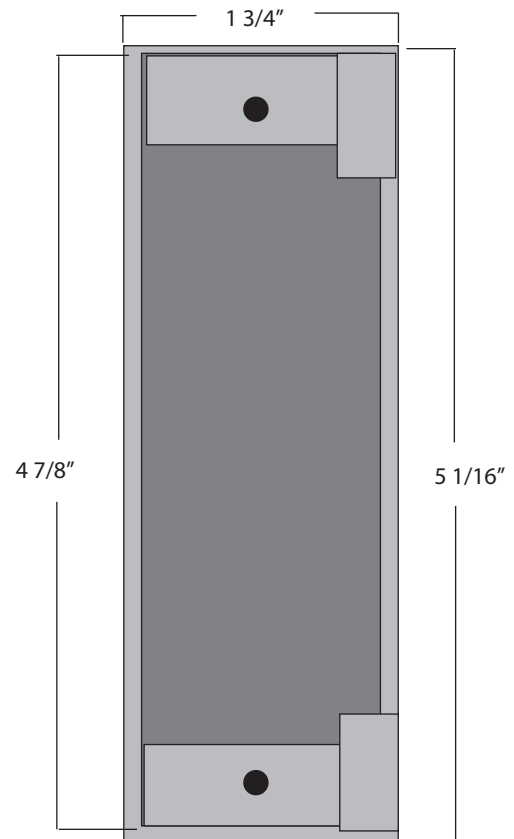

## Electric Strike Box

Type: Panic Hardware

Dimensions:

2 3/8" W x 5 1/16" H x 1 3/4" D

Materials Available:

14 Gauge Steel.....K-BXES2

.125 Gauge Aluminum...K-BXES2-AL

Notes: Electric Strike Box - Eff Eff 3314, 4114/4314, 5114/5314 & 7114. Rofu 1402, 1702 & 3402. Adams Rite 7000, 7001 & 7040.

www.keedex.com • 714-993-4300

This rendering is NOT to scale and dimensions are NOT exact. For precise technical information, please refer to the template for the lock you are using.