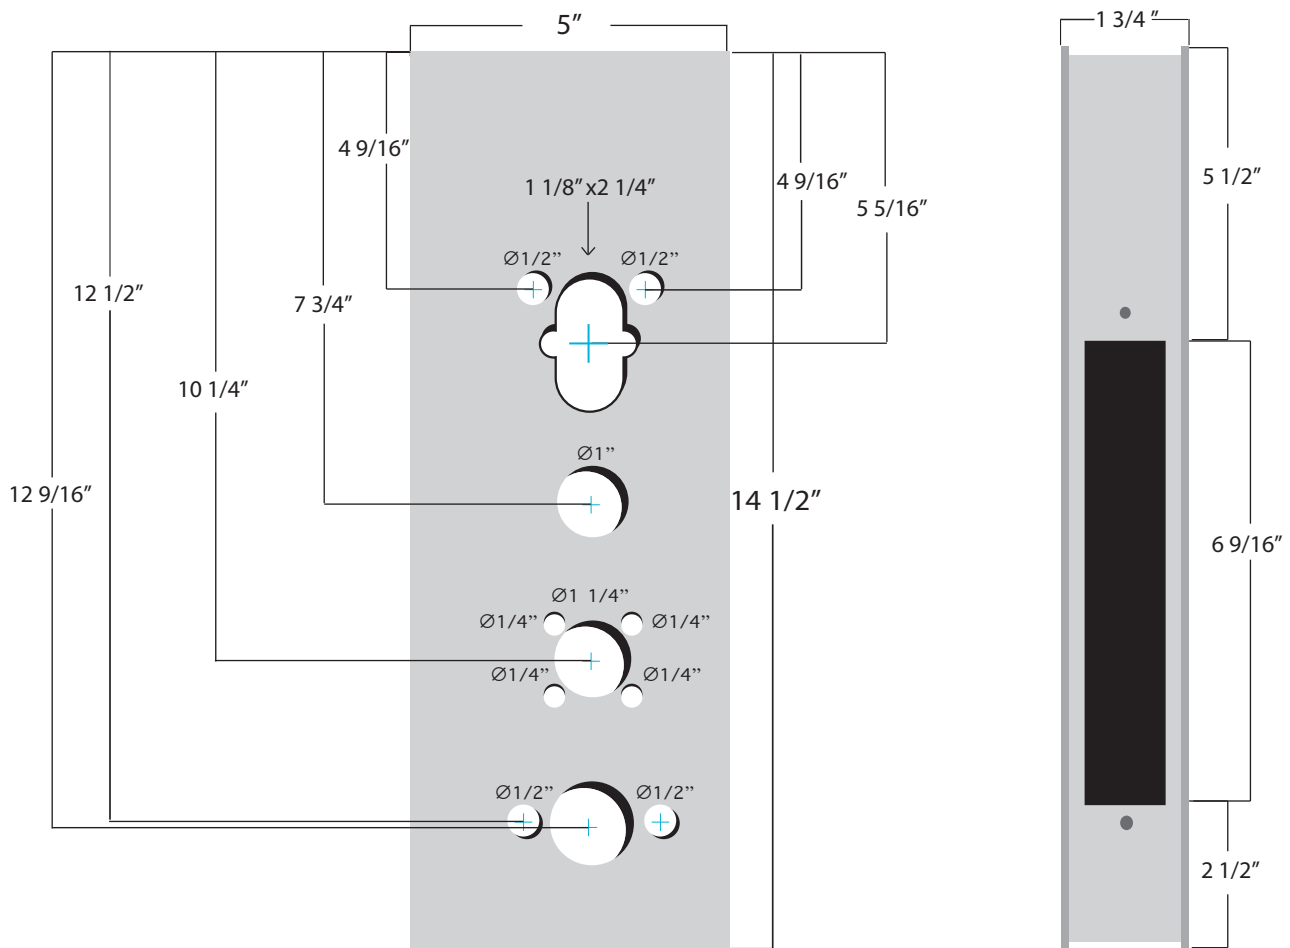

K-BXIL-710 Weldable Box

Type: Mortise

Dimensions:

5" W x 14 1/2" H x 1 3/4" D

Materials Available:

14 Gauge Steel.....K-BXIL-710

www.keedex.com • 714-993-4300

This rendering is NOT to scale and dimensions are NOT exact. For precise technical information, please refer to the template for the lock you are using.