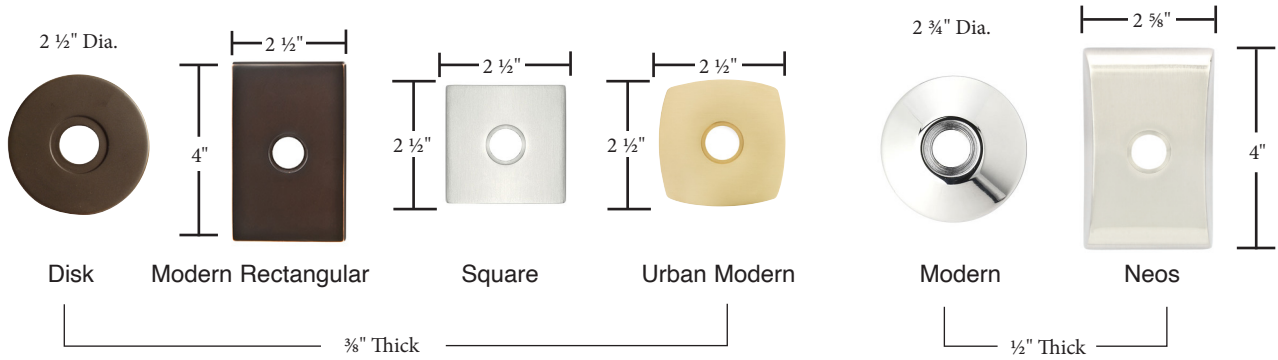

Solid Brass

Arts & Crafts Brass

Porcelain

Modern Solid Brass

STRETTO Solid Brass

Stainless Steel

Sandcast Bronze

Lost Wax Cast Bronze

Wrought Steel

- Same dimensions for doorbell buttons
- Screw-to-Screw for rosette/doorbell buttons 1 5/8"