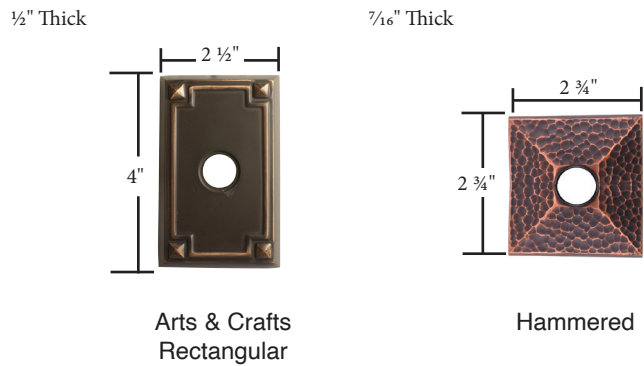

Arts & Crafts Brass