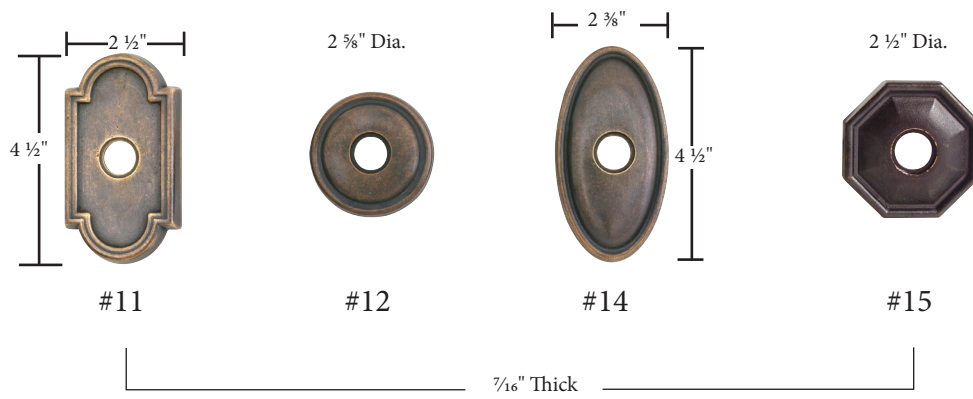

Solid Brass

Arts & Crafts Brass

Porcelain

Modern Solid Brass

STRETTO Solid Brass

Stainless Steel

Sandcast Bronze

Lost Wax Cast Bronze

Wrought Steel

- Same dimensions for doorbell buttons
- Screw-to-Screw for rosette/doorbell buttons 1 5/8"