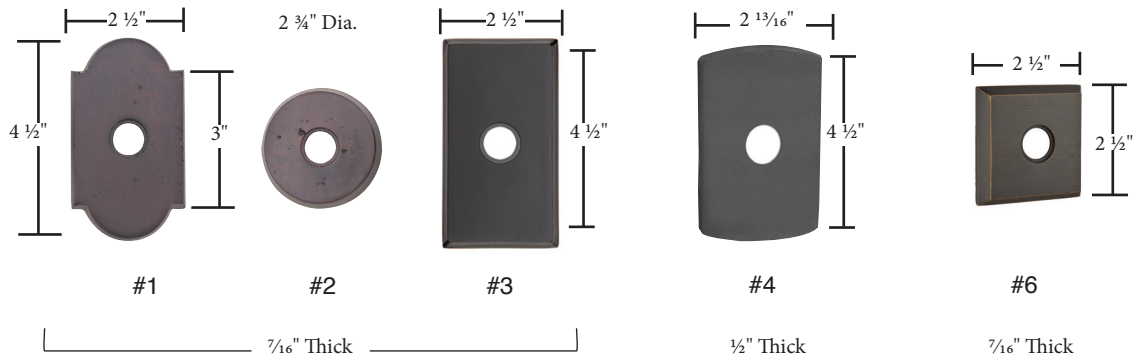

Sandcast Bronze