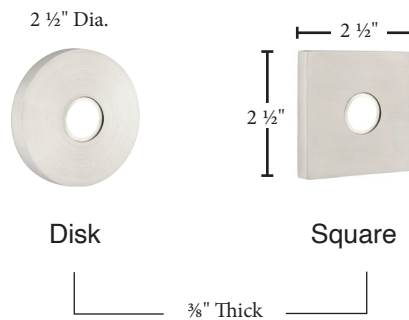

Stainless Steel