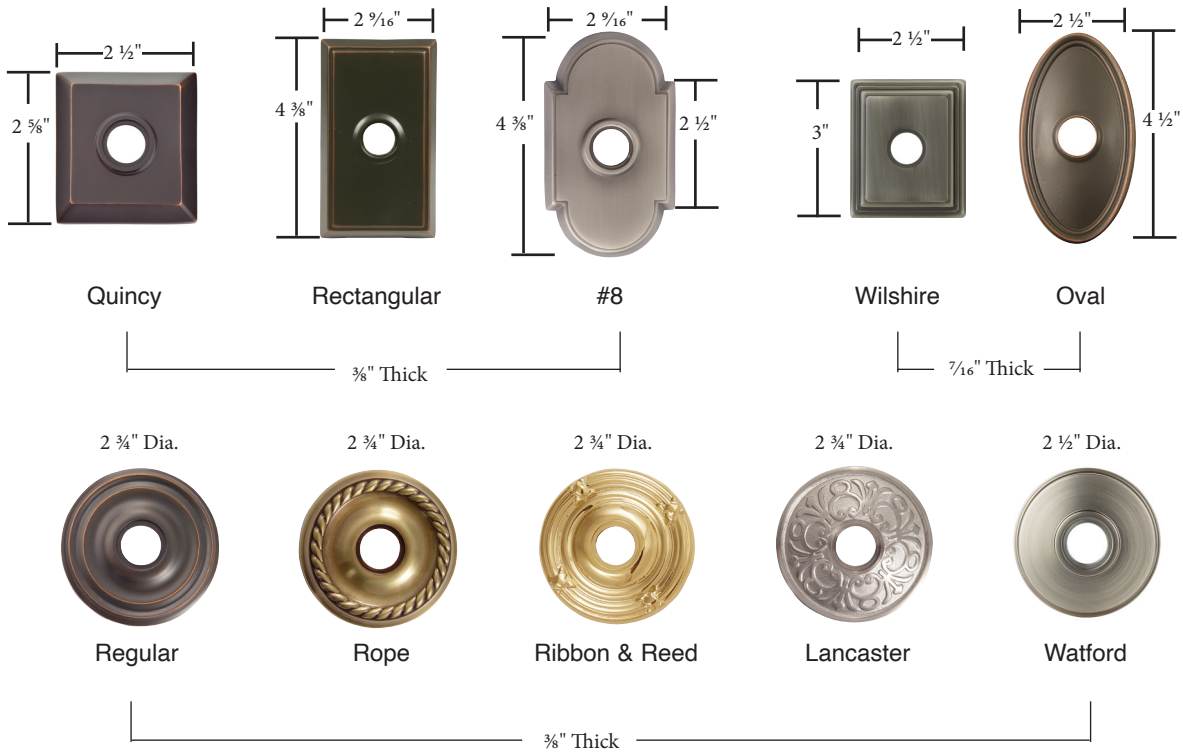

Solid Brass

Arts & Crafts Brass

Porcelain

Modern Solid Brass

STRETTO Solid Brass

Stainless Steel

Sandcast Bronze

Lost Wax Cast Bronze

Wrought Steel

- Same dimensions for doorbell buttons
- Screw-to-Screw for rosette/doorbell buttons 1 5/8"