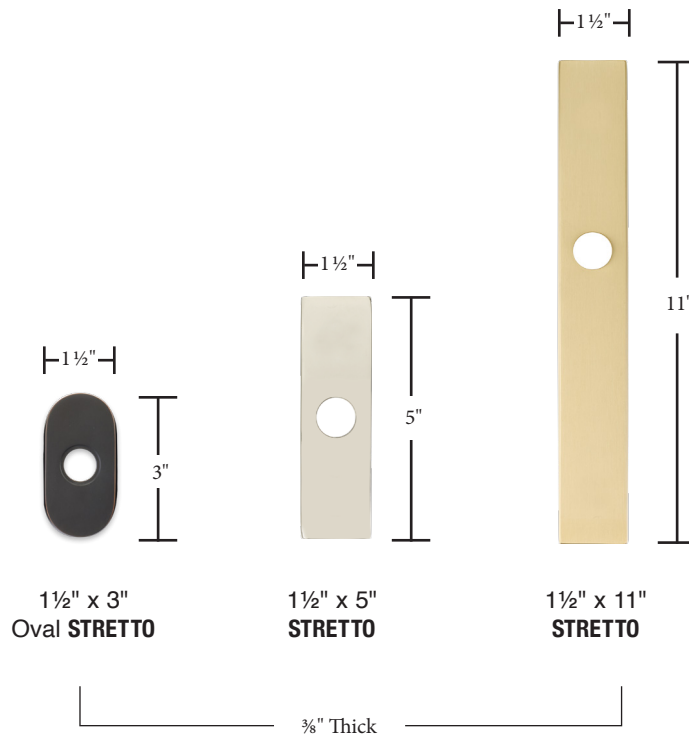

Solid Brass

Arts & Crafts Brass

Porcelain

Modern Solid Brass

STRETTO Solid Brass

Stainless Steel

Sandcast Bronze

Lost Wax Cast Bronze

Wrought Steel

- Same dimensions for doorbell buttons
- Screw-to-Screw for rosette/doorbell buttons 1 5/8"