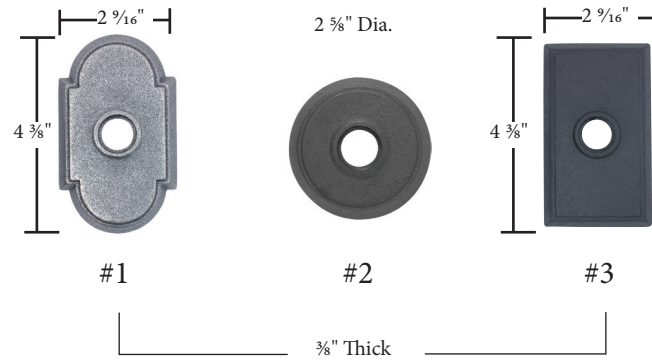

Wrought Steel

- Same dimensions for doorbell buttons
- Screw-to-Screw for rosette/doorbell buttons 1 5/8"