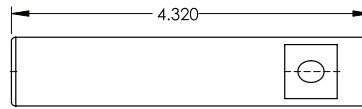

4" Dutch Door Bolts

Description	Product Code
4" Dutch Door Bolt	8516

Mortise Strike

Lip Strike

>> Supplied with 2 Types of Strike Plates and Screws. Strikes & Screws are NOT sold separately.

Security Door Guards

Description	Product Code
4" x 2½" Security Door Guard	2074
5" x 2½" Security Door Guard	2075

DIMENSIONS ARE IN INCHES