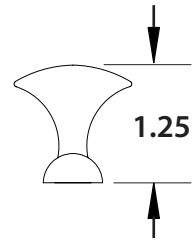

4" Dutch Door Bolts

Description	Product Code
4" Dutch Door Bolt	8516

Mortise Strike

Lip Strike

>> Supplied with 2 Types of Strike Plates and Screws. Strikes & Screws are NOT sold separately.

Security Door Guards

Description	Product Code
4" x 2½" Security Door Guard	2074
5" x 2½" Security Door Guard	2075

DIMENSIONS ARE IN INCHES