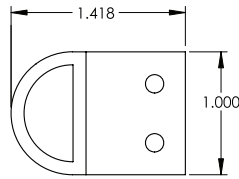

4" Dutch Door Bolts

Description	Product Code
4" Dutch Door Bolt	8516

Mortise Strike

Lip Strike

>> Supplied with 2 Types of Strike Plates and Screws. Strikes & Screws are NOT sold separately.

Security Door Guards

Description	Product Code
4" x 2½" Security Door Guard	2074
5" x 2½" Security Door Guard	2075

DIMENSIONS ARE IN INCHES