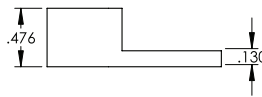

4" Dutch Door Bolts

Description	Product Code
4" Dutch Door Bolt	8516

Mortise Strike

Lip Strike

>> Supplied with 2 Types of Strike Plates and Screws. Strikes & Screws are NOT sold separately.

Security Door Guards

Description	Product Code
4" x 2½" Security Door Guard	2074
5" x 2½" Security Door Guard	2075

DIMENSIONS ARE IN INCHES