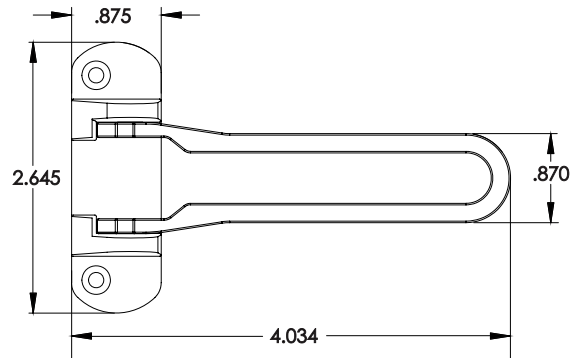

4" Dutch Door Bolts

Description	Product Code
4" Dutch Door Bolt	8516

Mortise Strike

Lip Strike

>> Supplied with 2 Types of Strike Plates and Screws. Strikes & Screws are NOT sold separately.

Security Door Guards

Description	Product Code
4" x 2½" Security Door Guard	2074
5" x 2½" Security Door Guard	2075

DIMENSIONS ARE IN INCHES