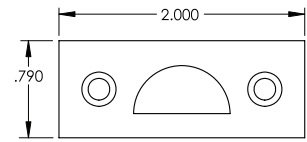

4" Dutch Door Bolts

Description	Product Code
4" Dutch Door Bolt	8516

Mortise Strike

Lip Strike

>> Supplied with 2 Types of Strike Plates and Screws. Strikes & Screws are NOT sold separately.

Security Door Guards

Description	Product Code
4" x 2½" Security Door Guard	2074
5" x 2½" Security Door Guard	2075

DIMENSIONS ARE IN INCHES