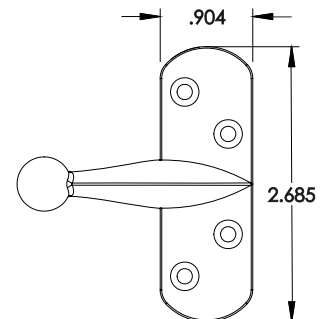

4" Dutch Door Bolts

Description	Product Code
4" Dutch Door Bolt	8516

Mortise Strike

Lip Strike

>> Supplied with 2 Types of Strike Plates and Screws. Strikes & Screws are NOT sold separately.

Security Door Guards

Description	Product Code
4" x 2½" Security Door Guard	2074
5" x 2½" Security Door Guard	2075

DIMENSIONS ARE IN INCHES