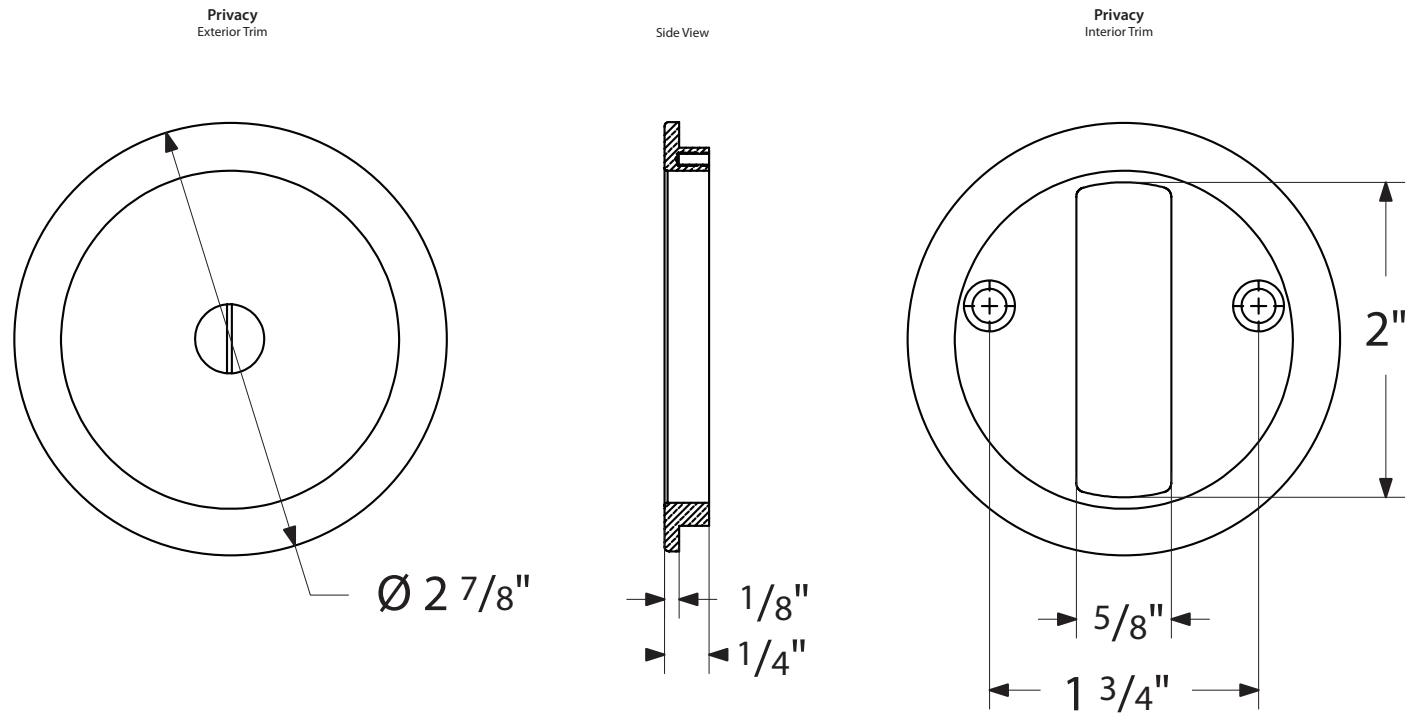

# Square Pocket Door Mortise Lock - Privacy Function

Square Pocket Door Mortise Lock - Passage/Dummy Function

Passage/Dummy  
Exterior Trim

Side View

Passage/Dummy  
Interior Trim

Round Pocket Door Mortise Lock - Privacy Function

Round Pocket Door Mortise Lock - Passage/Dummy Function

**Passage  
Pocket Door Mortise Lock**

**Privacy  
Pocket Door Mortise Lock**

**Dummy  
Pocket Door Mortise Lock**

Pocket Door Mortise Lock Body