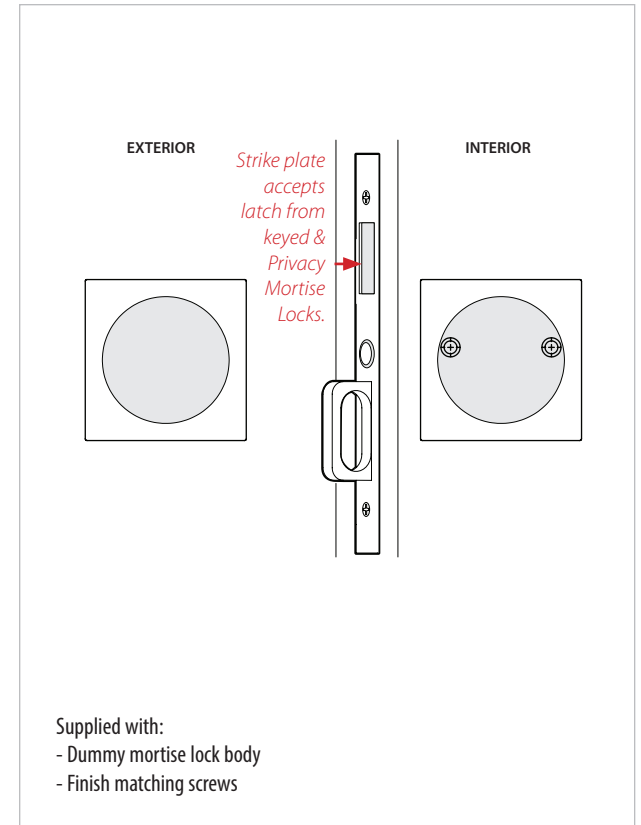

# Square Pocket Door Mortise Lock - Privacy Function

Square Pocket Door Mortise Lock - Passage/Dummy Function

Passage/Dummy  
Exterior Trim

Side View

Passage/Dummy  
Interior Trim

Round Pocket Door Mortise Lock - Privacy Function

Round Pocket Door Mortise Lock - Passage/Dummy Function

**Passage  
Pocket Door Mortise Lock**

**Privacy  
Pocket Door Mortise Lock**

**Dummy  
Pocket Door Mortise Lock**

Pocket Door Mortise Lock Body