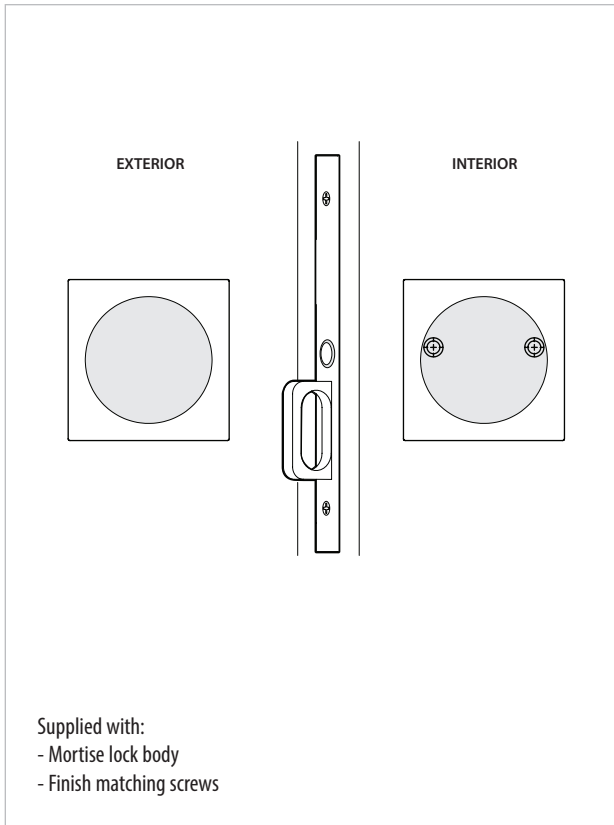

# Square Pocket Door Mortise Lock - Privacy Function

Square Pocket Door Mortise Lock - Passage/Dummy Function

Passage/Dummy  
Exterior Trim

Side View

Passage/Dummy  
Interior Trim

Round Pocket Door Mortise Lock - Privacy Function

Round Pocket Door Mortise Lock - Passage/Dummy Function

**Passage  
Pocket Door Mortise Lock**

**Privacy  
Pocket Door Mortise Lock**

**Dummy  
Pocket Door Mortise Lock**

Pocket Door Mortise Lock Body