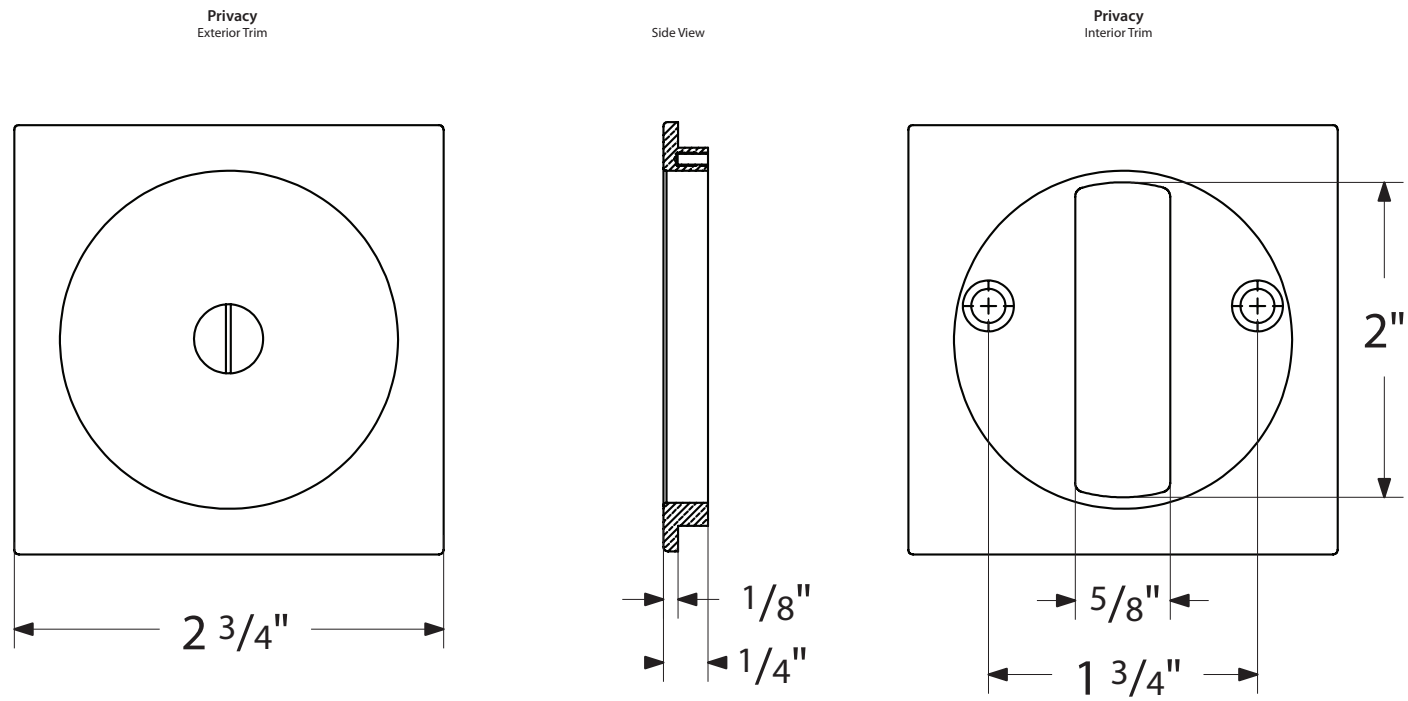

# Square Pocket Door Mortise Lock - Privacy Function

Square Pocket Door Mortise Lock - Passage/Dummy Function

Passage/Dummy  
Exterior Trim

Side View

Passage/Dummy  
Interior Trim

Round Pocket Door Mortise Lock - Privacy Function

Round Pocket Door Mortise Lock - Passage/Dummy Function

**Passage  
Pocket Door Mortise Lock**

**Privacy  
Pocket Door Mortise Lock**

**Dummy  
Pocket Door Mortise Lock**

Pocket Door Mortise Lock Body