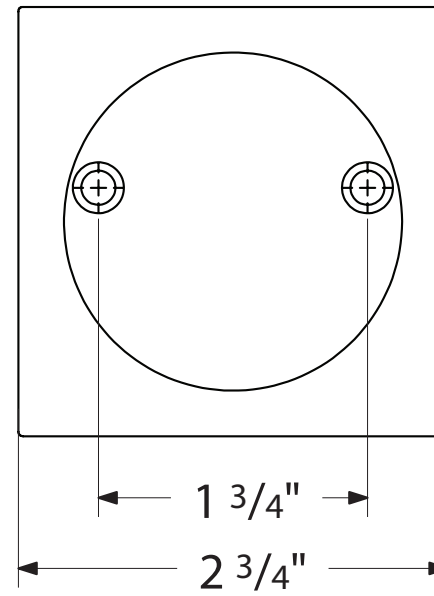

# Square Pocket Door Mortise Lock - Privacy Function

Square Pocket Door Mortise Lock - Passage/Dummy Function

Passage/Dummy  
Exterior Trim

Side View

Passage/Dummy  
Interior Trim

Round Pocket Door Mortise Lock - Privacy Function