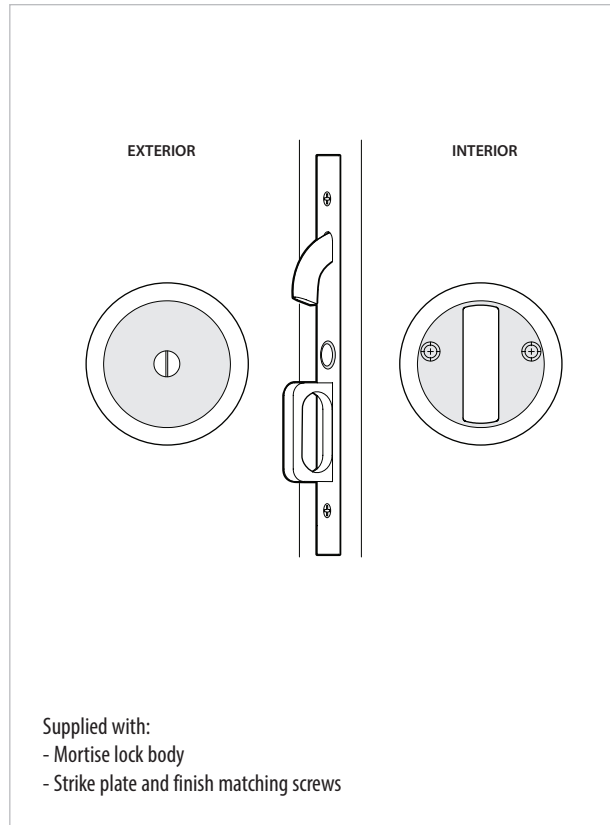

# Square Pocket Door Mortise Lock - Privacy Function

Square Pocket Door Mortise Lock - Passage/Dummy Function

Passage/Dummy  
Exterior Trim

Side View

Passage/Dummy  
Interior Trim

Round Pocket Door Mortise Lock - Privacy Function

Round Pocket Door Mortise Lock - Passage/Dummy Function

**Passage  
Pocket Door Mortise Lock**

**Privacy  
Pocket Door Mortise Lock**

**Dummy  
Pocket Door Mortise Lock**

Pocket Door Mortise Lock Body