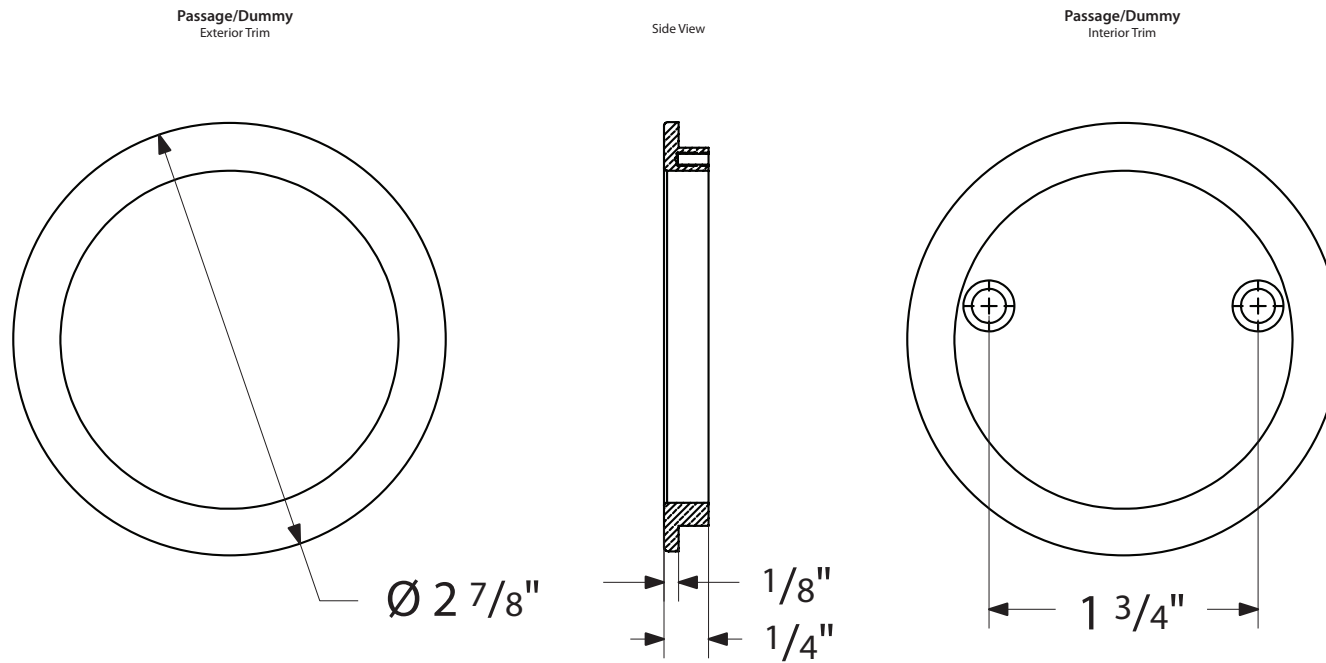

Round Pocket Door Mortise Lock - Passage/Dummy Function